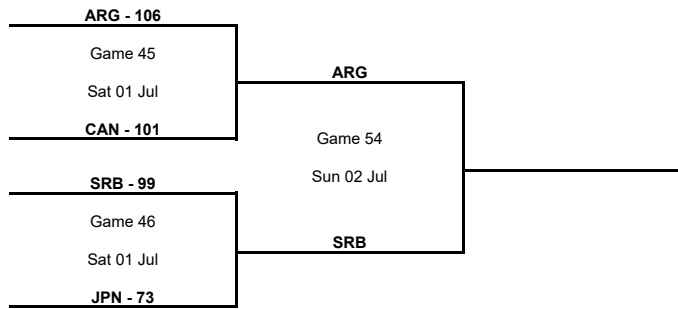

TOURNAMENT SUMMARY

Class 5-8

Class 5-6

Class 7-8