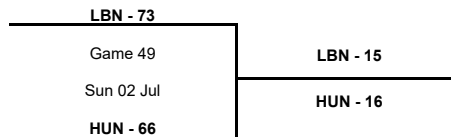

3rd Place Game

Phase	Game No	Teams	Date	Start Time	Location	Attendance	Final	Q1	Q2	Q3	Q4
3rd Place Game	A	TUR vs USA	Sun 02 Jul	17:30	Fönix Arena	2,500	84-70	25-18	14-15	17-13	28-24

TOURNAMENT SUMMARY

Final

Class 9-12

Class 9-10

Class 11-12

GLOBAL PARTNERS

TOURNAMENT SUMMARY

Class 13-16

Class 13-14

Class 15-16