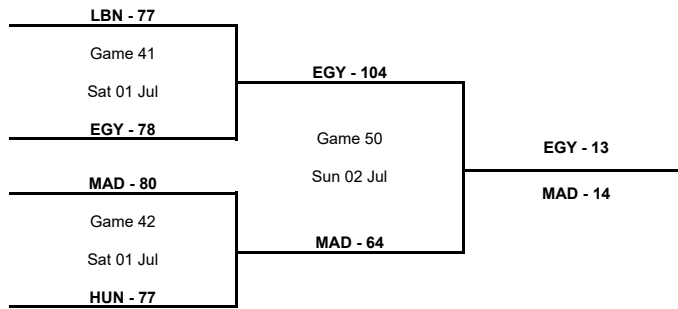

3rd Place Game

Phase	Game No	Teams	Date	Start Time	Location	Attendance	Final	Q1	Q2	Q3	Q4
3rd Place Game	A	TUR vs USA	Sun 02 Jul	17:30	Fönix Arena	2,500	84-70	25-18	14-15	17-13	28-24

TOURNAMENT SUMMARY

Final

GLOBAL PARTNERS

TOURNAMENT SUMMARY

GLOBAL PARTNERS

TOURNAMENT SUMMARY

Class 5-8

Class 5-6

Class 7-8

Class 9-16

Class 9-12

Class 9-10

Class 11-12

GLOBAL PARTNERS

TOURNAMENT SUMMARY

Class 13-16

Class 13-14

Class 15-16