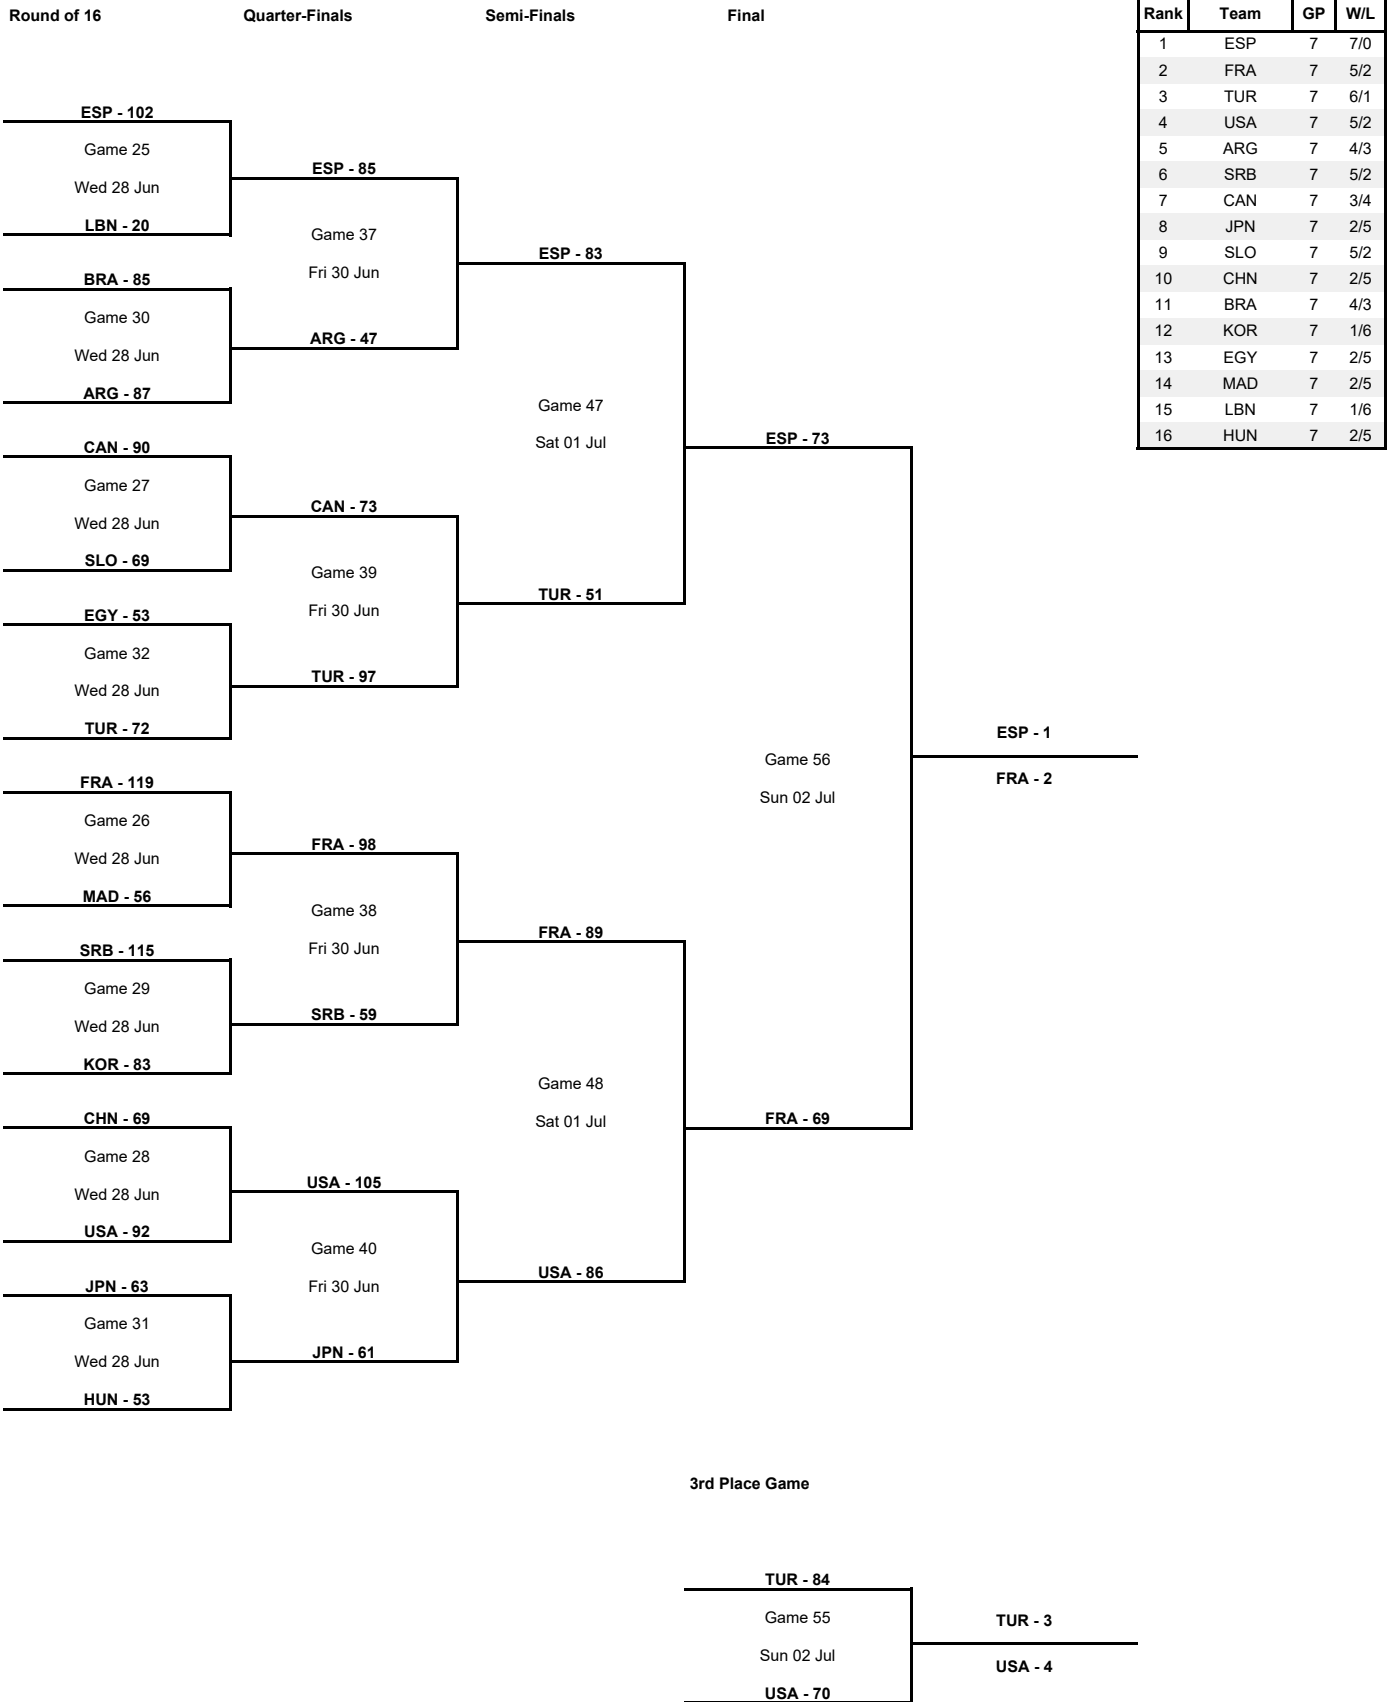

TOURNAMENT SUMMARY