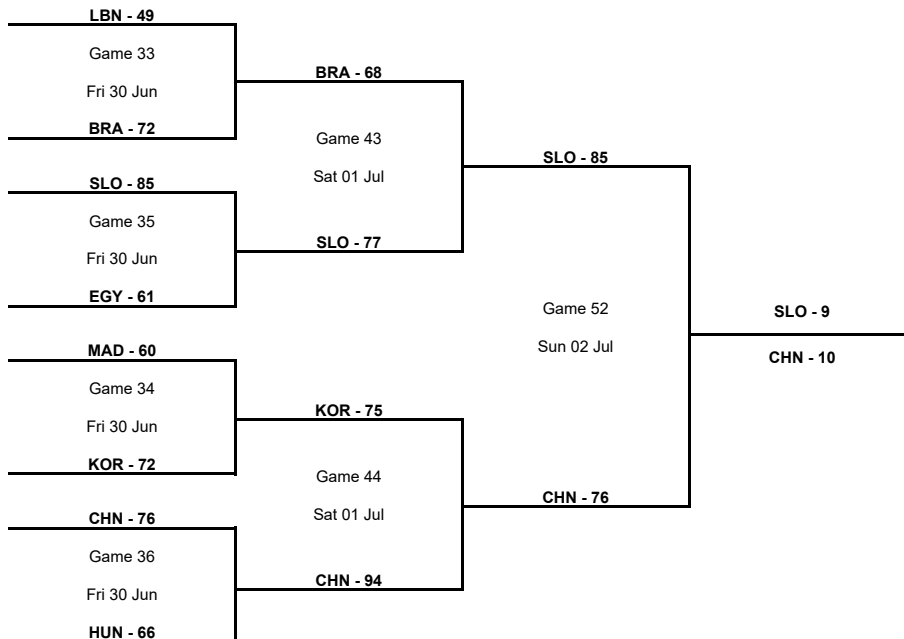

GLOBAL PARTNERS

TOURNAMENT SUMMARY

Group Phase - Group D

Phase	Game No	Teams	Date	Start Time	Location	Attendance	Final	Q1	Q2	Q3	Q4
Group Phase	1	ARG vs TUR	Sat 24 Jun	17:00	Olah Gabor Arena		67-79	11-15	20-30	19-22	17-12
	2	KOR vs HUN	Sat 24 Jun	17:30	Fönix Arena	600	59-85	13-25	20-15	16-22	10-23
	4	TUR vs KOR	Sun 25 Jun	17:00	Olah Gabor Arena	100	91-76	22-17	19-20	21-22	29-17
	3	HUN vs ARG	Sun 25 Jun	17:30	Fönix Arena	1,000	67-66	11-13	20-20	17-18	19-15
	5	ARG vs KOR	Tue 27 Jun	17:30	Olah Gabor Arena	55	88-76	26-13	18-19	23-25	21-19
	6	HUN vs TUR	Tue 27 Jun	17:30	Fönix Arena	1,600	64-90	14-27	20-31	15-10	15-22

3rd Place Game

Phase	Game No	Teams	Date	Start Time	Location	Attendance	Final	Q1	Q2	Q3	Q4
3rd Place Game	A	TUR vs USA	Sun 02 Jul	17:30	Fönix Arena	2,500	84-70	25-18	14-15	17-13	28-24

TOURNAMENT SUMMARY

Final

GLOBAL PARTNERS

TOURNAMENT SUMMARY

GLOBAL PARTNERS

TOURNAMENT SUMMARY

Class 5-8

Class 5-6

Class 7-8

Class 9-16

Class 9-12

Class 9-10

Class 11-12

GLOBAL PARTNERS

TOURNAMENT SUMMARY

Class 13-16

Class 13-14

Class 15-16