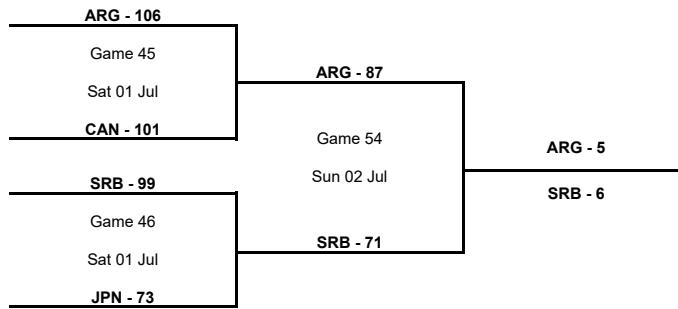

3rd Place Game

Phase	Game No	Teams	Date	Start Time	Location	Attendance	Final	Q1	Q2	Q3	Q4
3rd Place Game	A	TUR vs USA	Sun 02 Jul	17:30	Fönix Arena	2,500	84-70	25-18	14-15	17-13	28-24

TOURNAMENT SUMMARY

Final

GLOBAL PARTNERS

TOURNAMENT SUMMARY

GLOBAL PARTNERS

TOURNAMENT SUMMARY

Class 5-8

Class 5-6

Class 7-8

Class 9-16

Class 9-12

Class 9-10

Class 11-12

GLOBAL PARTNERS

TOURNAMENT SUMMARY

Class 13-16

Class 13-14

Class 15-16