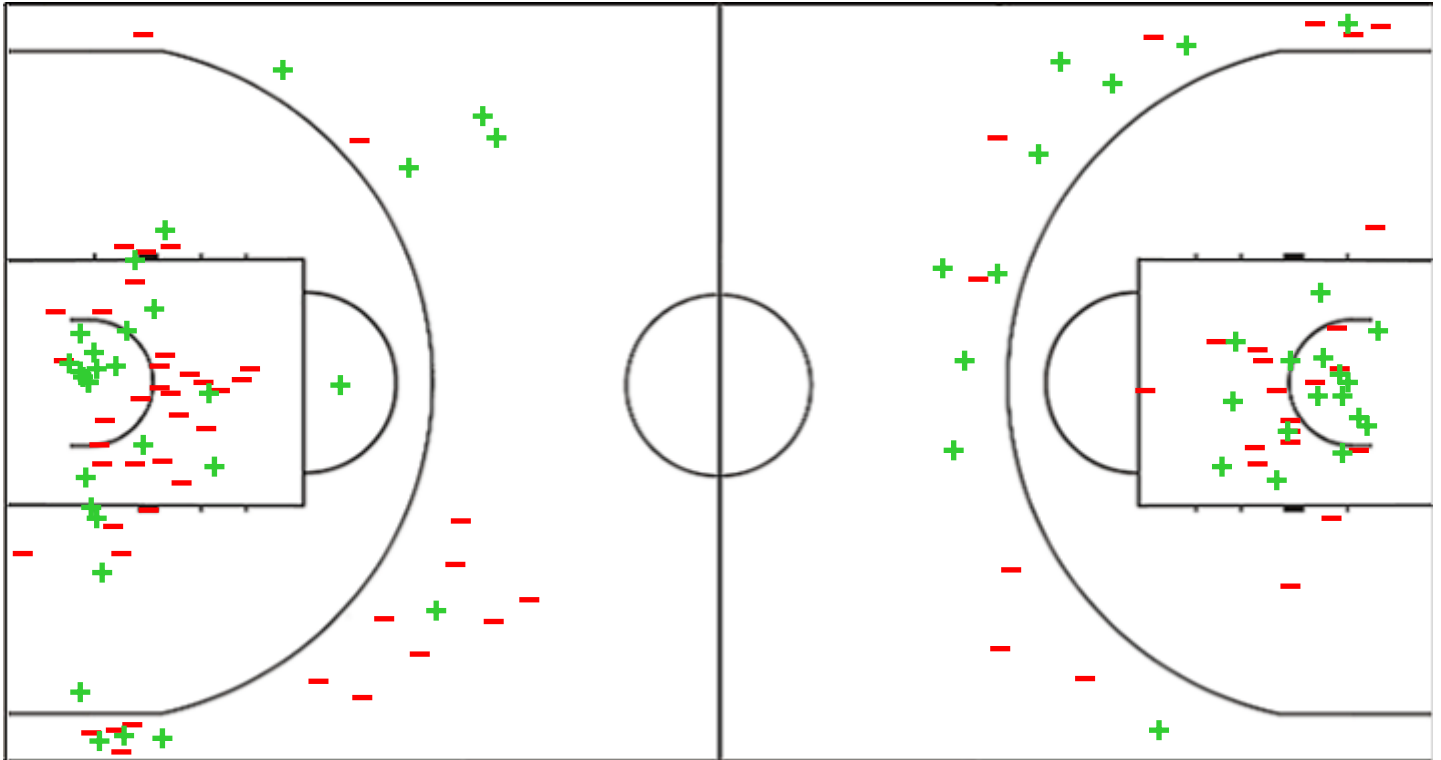

Shot Chart

ESP 83 vs 68 AUS

(22-8, 32-20, 10-22, 19-18)

Scoring by 5 min intervals:

	Q1		Q2		Q3		Q4	
ESP	8	22	40	54	56	64	75	83
AUS	4	8	17	28	37	50	61	68

ESP - Spain

AUS - Australia

ESP	M / A	%
Fied Goals	31 / 74	42
2 Points	23 / 52	44
3 Points	8 / 22	36
Free Throws	13 / 18	72