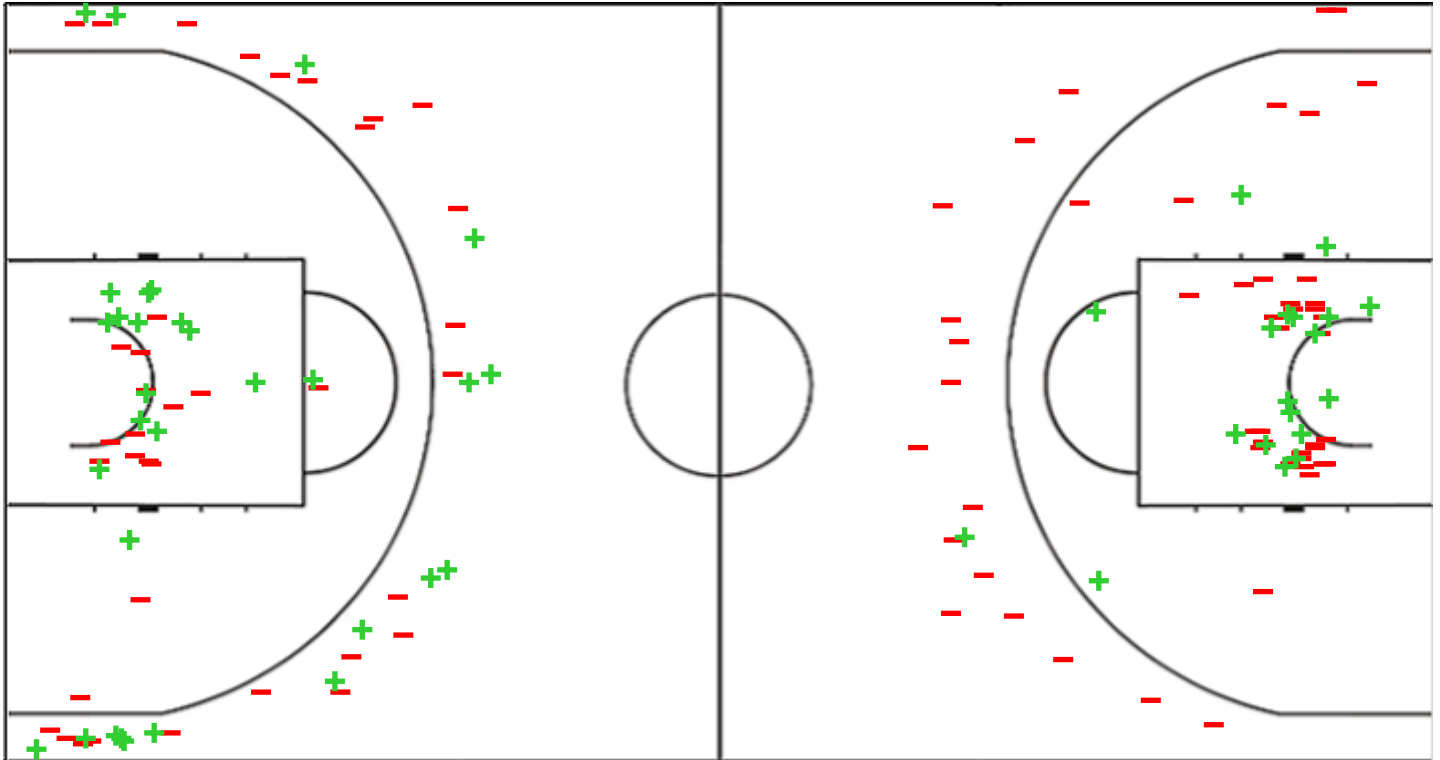

Shot Chart

AUS 85 vs 45 ARG

(23-10, 20-14, 26-12, 16-9)

Scoring by 5 min intervals:

	Q1		Q2		Q3		Q4	
AUS	15	23	25	43	51	69	77	85
ARG	6	10	15	24	30	36	40	45

AUS - Australia

ARG - Argentina

AUS	M / A	%
Fied Goals	31 / 68	46
2 Points	15 / 30	50
3 Points	16 / 38	42
Free Throws	7 / 8	88