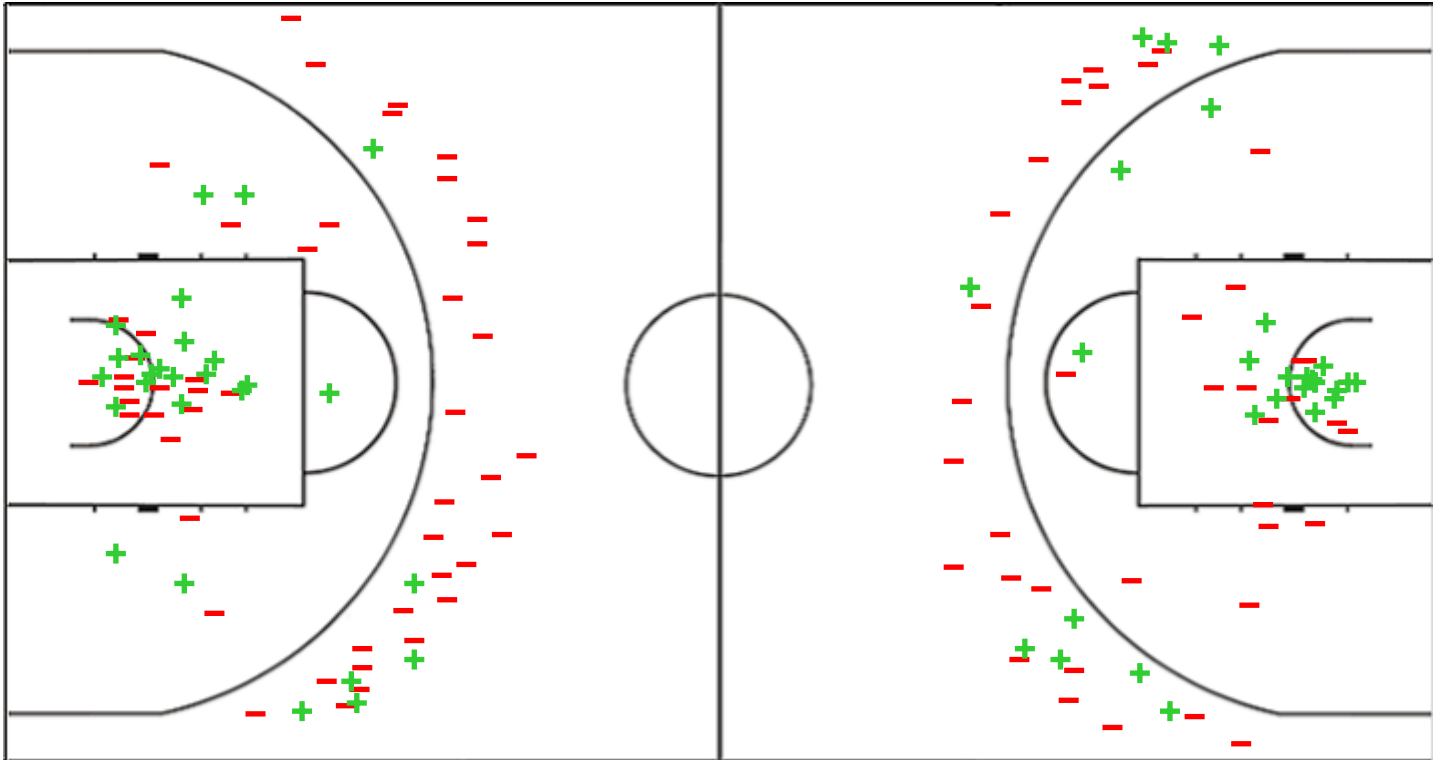

Shot Chart

ITA 66 vs 84 LTU

(22-21, 14-19, 17-20, 13-24)

Scoring by 5 min intervals:

	Q1		Q2		Q3		Q4	
ITA	12	22	30	36	44	53	62	66
LTU	13	21	30	40	48	60	71	84

ITA - Italy

LTU - Lithuania

ITA	M / A	%
Fied Goals	27 / 75	36
2 Points	21 / 42	50
3 Points	6 / 33	18
Free Throws	6 / 13	46

%	M / A	LTU
43	29 / 68	Fied Goals
53	20 / 38	2 Points
30	9 / 30	3 Points
68	17 / 25	Free Throws

GLOBAL PARTNERS

Shot Chart

ITA 66 vs 84 LTU

(22-21, 14-19, 17-20, 13-24)

Scoring by 5 min intervals:

	Q1		Q2		Q3		Q4	
ITA	12	22	30	36	44	53	62	66
LTU	13	21	30	40	48	60	71	84