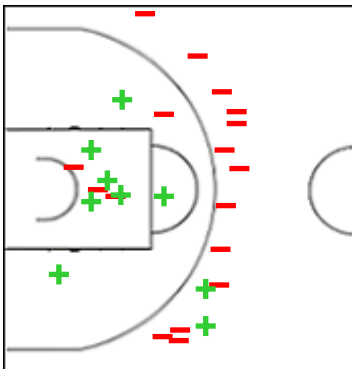

Shot Chart

ITA 66 vs 84 LTU

(22-21, 14-19, 17-20, 13-24)

Scoring by 5 min intervals:

	Q1		Q2		Q3		Q4	
ITA	12	22	30	36	44	53	62	66
LTU	13	21	30	40	48	60	71	84

ITA - Italy

LTU - Lithuania

ITA	M / A	%
Fied Goals	27 / 75	36
2 Points	21 / 42	50
3 Points	6 / 33	18
Free Throws	6 / 13	46

%	M / A	LTU
43	29 / 68	Fied Goals
53	20 / 38	2 Points
30	9 / 30	3 Points
68	17 / 25	Free Throws

GLOBAL PARTNERS

Shot Chart

ITA 66 vs 84 LTU

(22-21, 14-19, 17-20, 13-24)

Scoring by 5 min intervals:

	Q1		Q2		Q3		Q4	
ITA	12	22	30	36	44	53	62	66
LTU	13	21	30	40	48	60	71	84

ITA - Italy

0 TOMASONI Ramona

	M / A	%
Fied Goals	1 / 3	33
2 Points	1 / 2	50
3 Points	0 / 1	0
Free Throws	2 / 2	100

2 VILLA Eleonora

	M / A	%
Fied Goals	10 / 26	38
2 Points	7 / 16	44
3 Points	3 / 10	30
Free Throws	2 / 3	67

5 BLASIGH Vittoria

	M / A	%
Fied Goals	9 / 26	35
2 Points	7 / 11	64
3 Points	2 / 15	13
Free Throws	0 / 0	0

7 CARRARO Anita

	M / A	%
Fied Goals	1 / 1	100
2 Points	1 / 1	100
3 Points	0 / 0	0
Free Throws	0 / 0	0