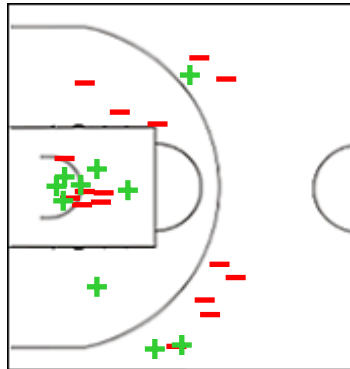

Shot Chart

ITA 66 vs 84 LTU

(22-21, 14-19, 17-20, 13-24)

Scoring by 5 min intervals:

	Q1		Q2		Q3		Q4	
ITA	12	22	30	36	44	53	62	66
LTU	13	21	30	40	48	60	71	84

ITA - Italy

LTU - Lithuania

ITA	M / A	%
Fied Goals	27 / 75	36
2 Points	21 / 42	50
3 Points	6 / 33	18
Free Throws	6 / 13	46

%	M / A	LTU
43	29 / 68	Fied Goals
53	20 / 38	2 Points
30	9 / 30	3 Points
68	17 / 25	Free Throws

GLOBAL PARTNERS

Shot Chart

ITA 66 vs 84 LTU

(22-21, 14-19, 17-20, 13-24)

Scoring by 5 min intervals:

	Q1		Q2		Q3		Q4	
ITA	12	22	30	36	44	53	62	66
LTU	13	21	30	40	48	60	71	84

ITA - Italy

0 TOMASONI Ramona

	M / A	%
Fied Goals	1 / 3	33
2 Points	1 / 2	50
3 Points	0 / 1	0
Free Throws	2 / 2	100

2 VILLA Eleonora

	M / A	%
Fied Goals	10 / 26	38
2 Points	7 / 16	44
3 Points	3 / 10	30
Free Throws	2 / 3	67