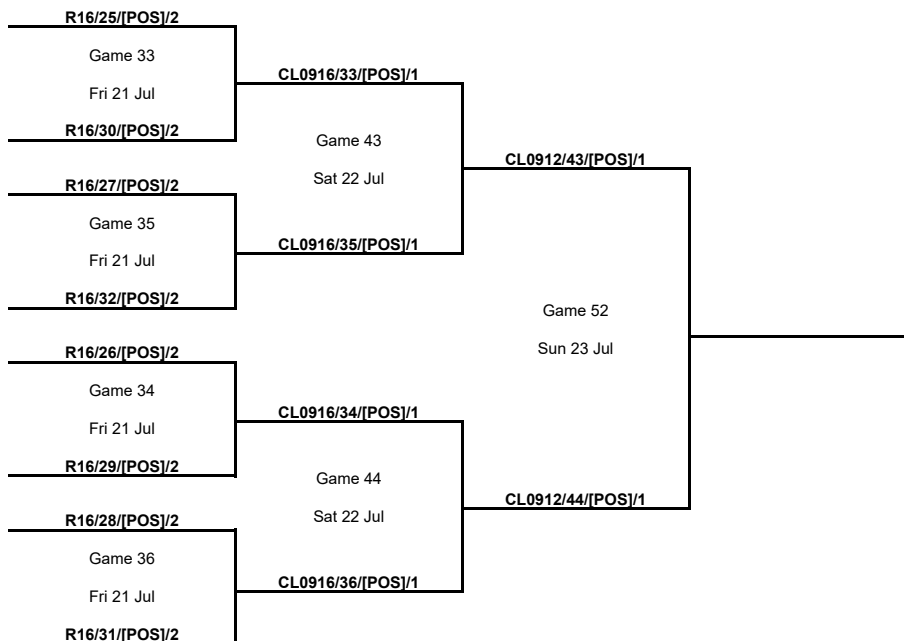

Classification 9-16

Classification 9-12

Classification 9-10

Classification 11-12