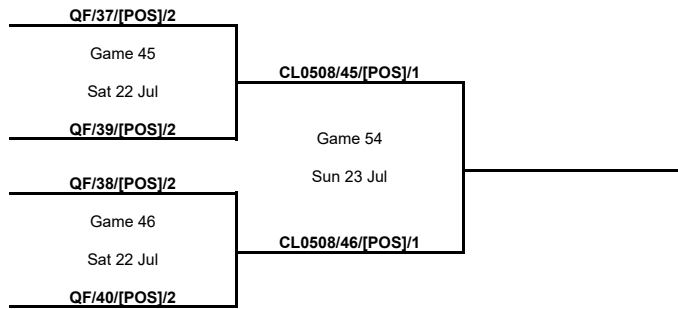

TOURNAMENT SUMMARY

Classification 5-8

Classification 5-6

Classification 7-8