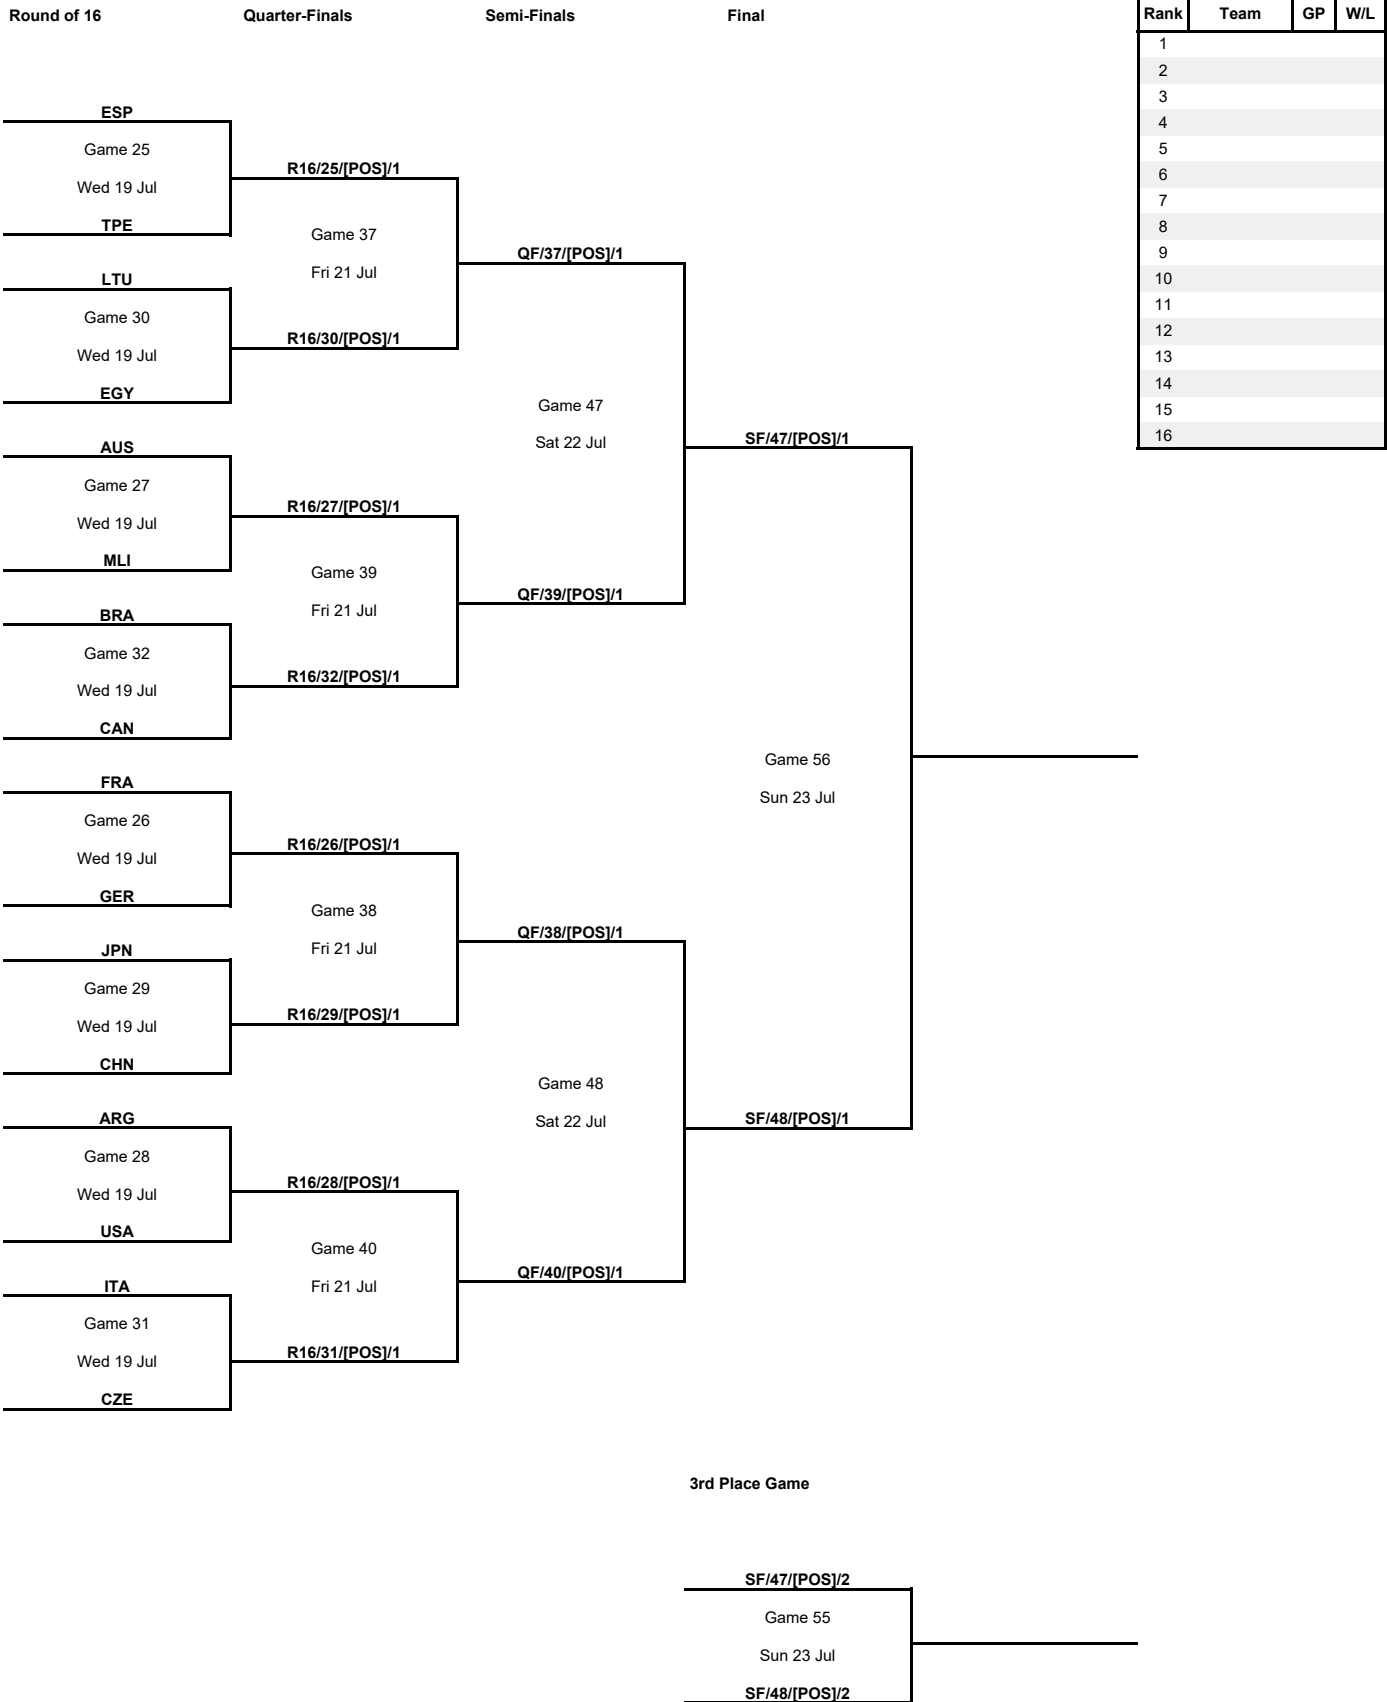

TOURNAMENT SUMMARY

GLOBAL PARTNERS