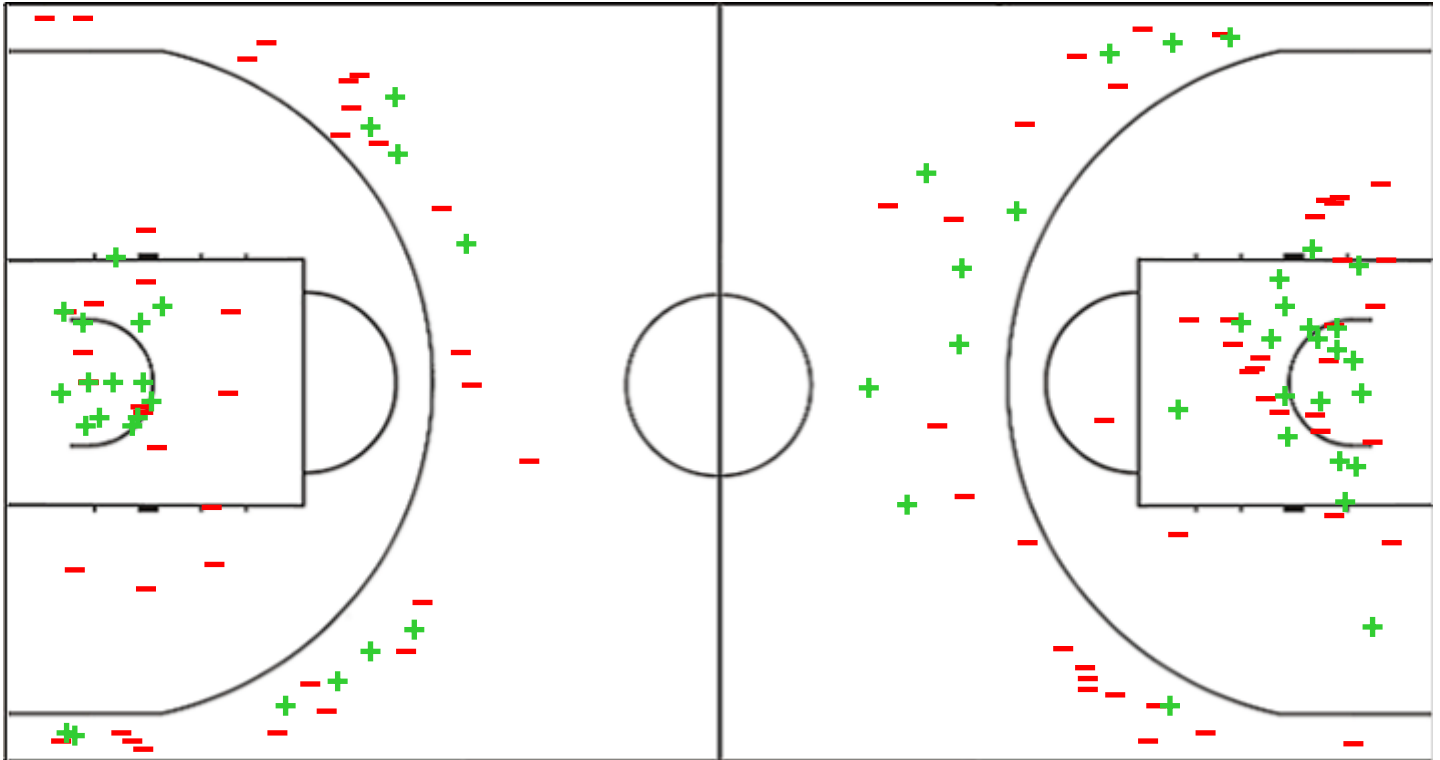

Shot Chart

AUS 67 vs 74 MLI

(20-17, 16-21, 18-21, 13-15)

Scoring by 5 min intervals:

	Q1		Q2		Q3		Q4	
AUS	13	20	29	36	46	54	60	67
MLI	7	17	36	38	42	59	67	74

AUS - Australia

MLI - Mali

AUS	M / A	%
Fied Goals	24 / 65	37
2 Points	14 / 33	42
3 Points	10 / 32	31
Free Throws	9 / 14	64

%	M / A	MLI
41	30 / 74	Fied Goals
44	20 / 45	2 Points
34	10 / 29	3 Points
40	4 / 10	Free Throws

GLOBAL PARTNERS

Shot Chart

AUS 67 vs 74 MLI

(20-17, 16-21, 18-21, 13-15)

Scoring by 5 min intervals:

	Q1		Q2		Q3		Q4	
AUS	13	20	29	36	46	54	60	67
MLI	7	17	36	38	42	59	67	74