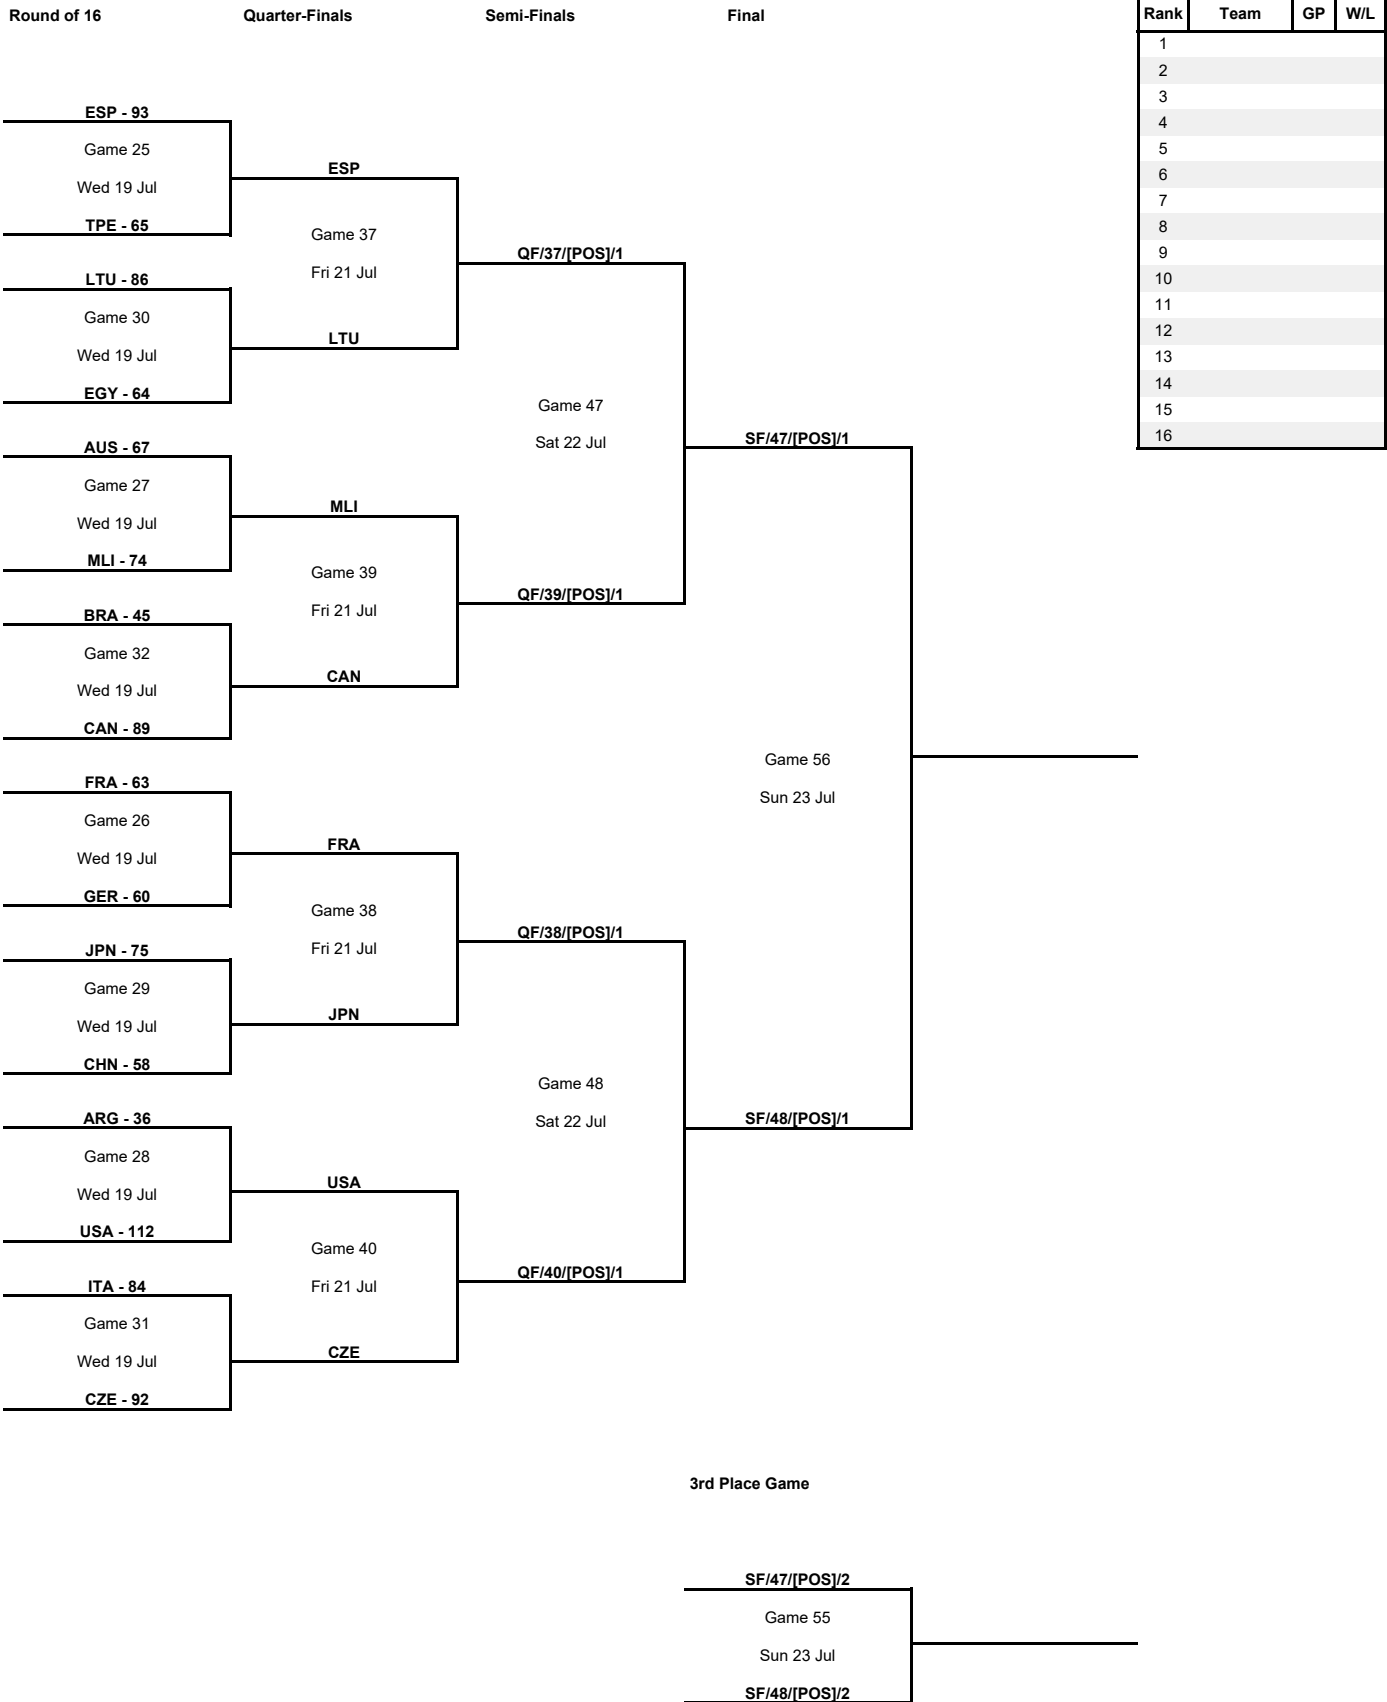

TOURNAMENT SUMMARY

GLOBAL PARTNERS