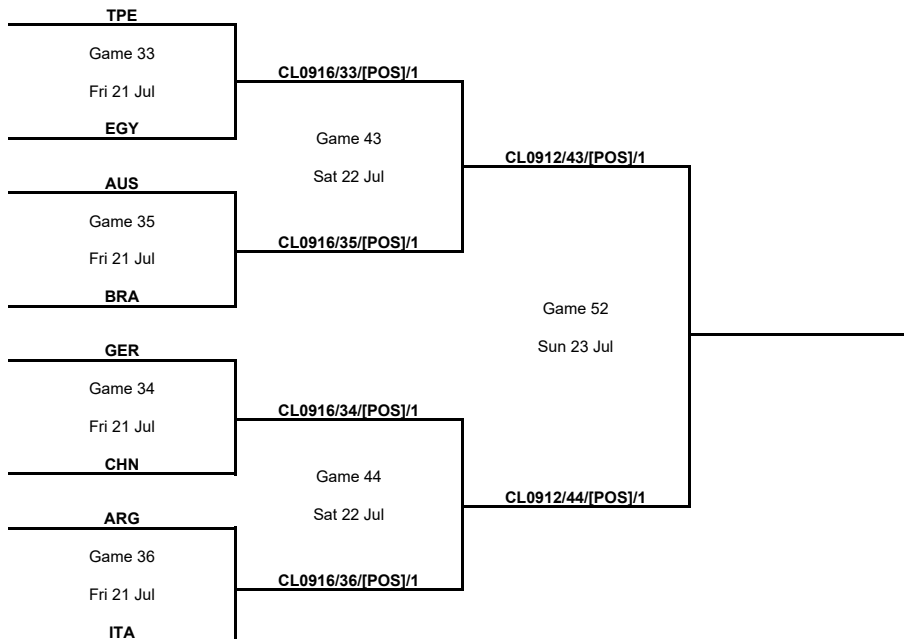

Classification 9-16

Classification 9-12

Classification 9-10

Classification 11-12