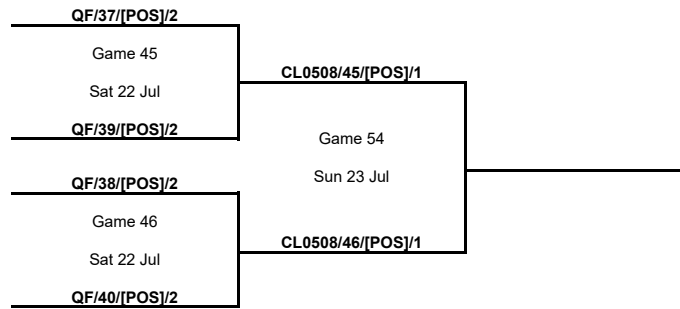

TOURNAMENT SUMMARY

Classification 5-8

Classification 5-6

Classification 7-8