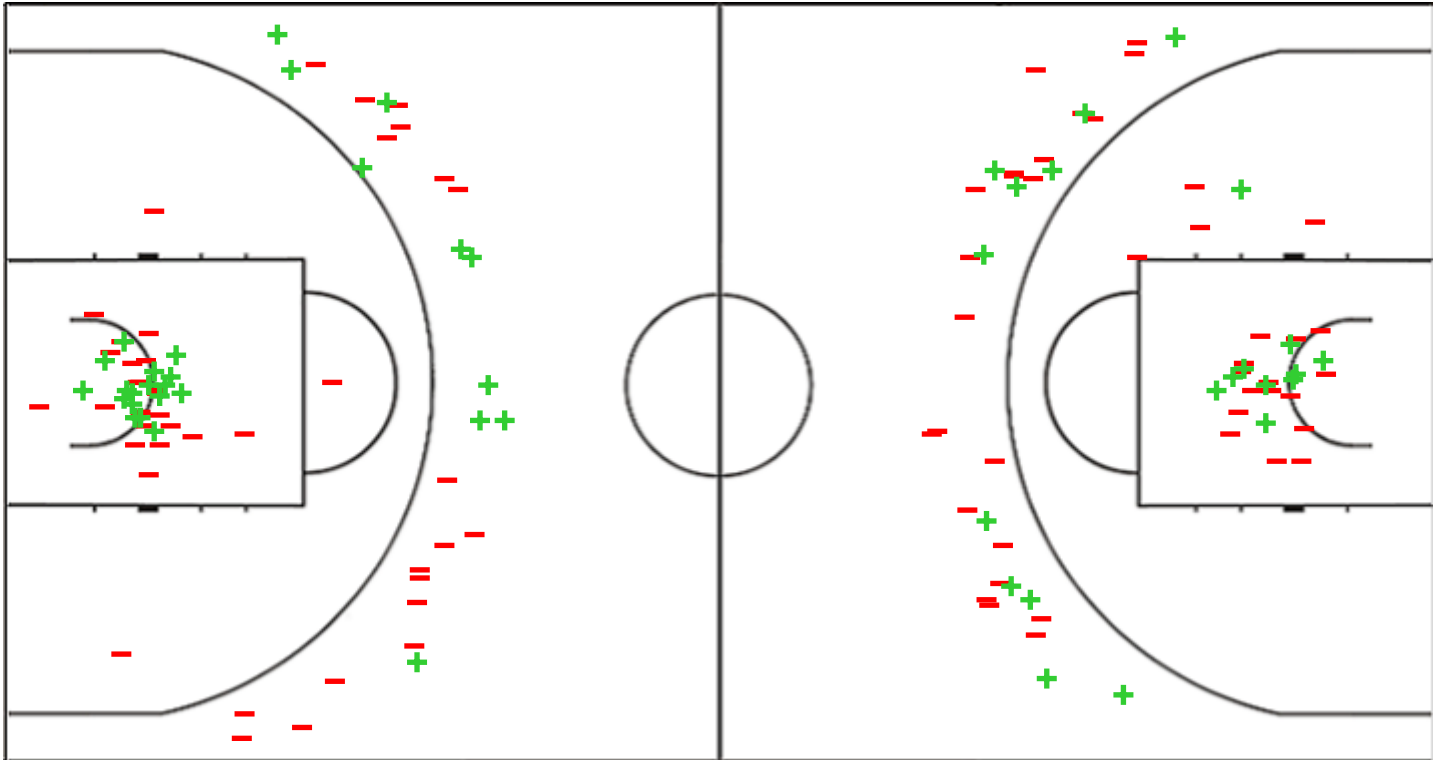

Shot Chart

GER 76 vs 63 CHN

(25-16, 13-12, 17-19, 21-16)

Scoring by 5 min intervals:

	Q1		Q2		Q3		Q4	
GER	14	25	34	38	50	55	62	76
CHN	7	16	24	28	41	47	53	63

GER - Germany

CHN - People 's Republic of China

GER	M / A	%
Fied Goals	27 / 69	39
2 Points	17 / 41	41
3 Points	10 / 28	36
Free Throws	12 / 16	75