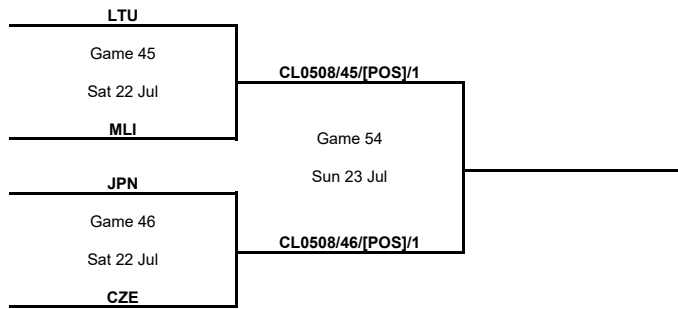

TOURNAMENT SUMMARY

Classification 5-8

Classification 5-6

Classification 7-8