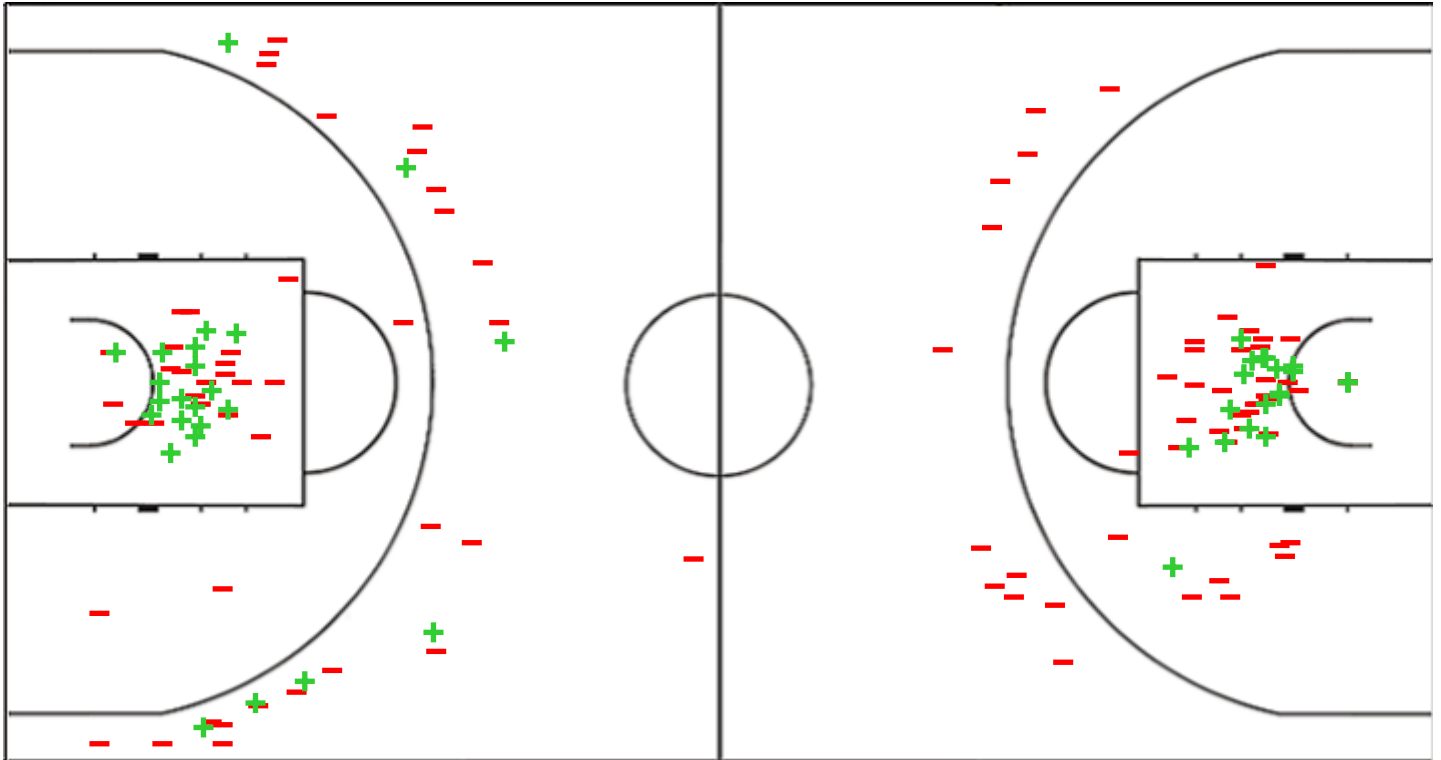

Shot Chart

JPN 67 vs 51 CZE

(26-9, 12-16, 15-13, 14-13)

Scoring by 5 min intervals:

	Q1		Q2		Q3		Q4	
JPN	12	26	32	38	46	53	59	67
CZE	3	9	13	25	33	38	41	51

JPN - Japan

CZE - Czech Republic

JPN	M / A	%
Fied Goals	24 / 69	35
2 Points	17 / 40	43
3 Points	7 / 29	24
Free Throws	12 / 15	80