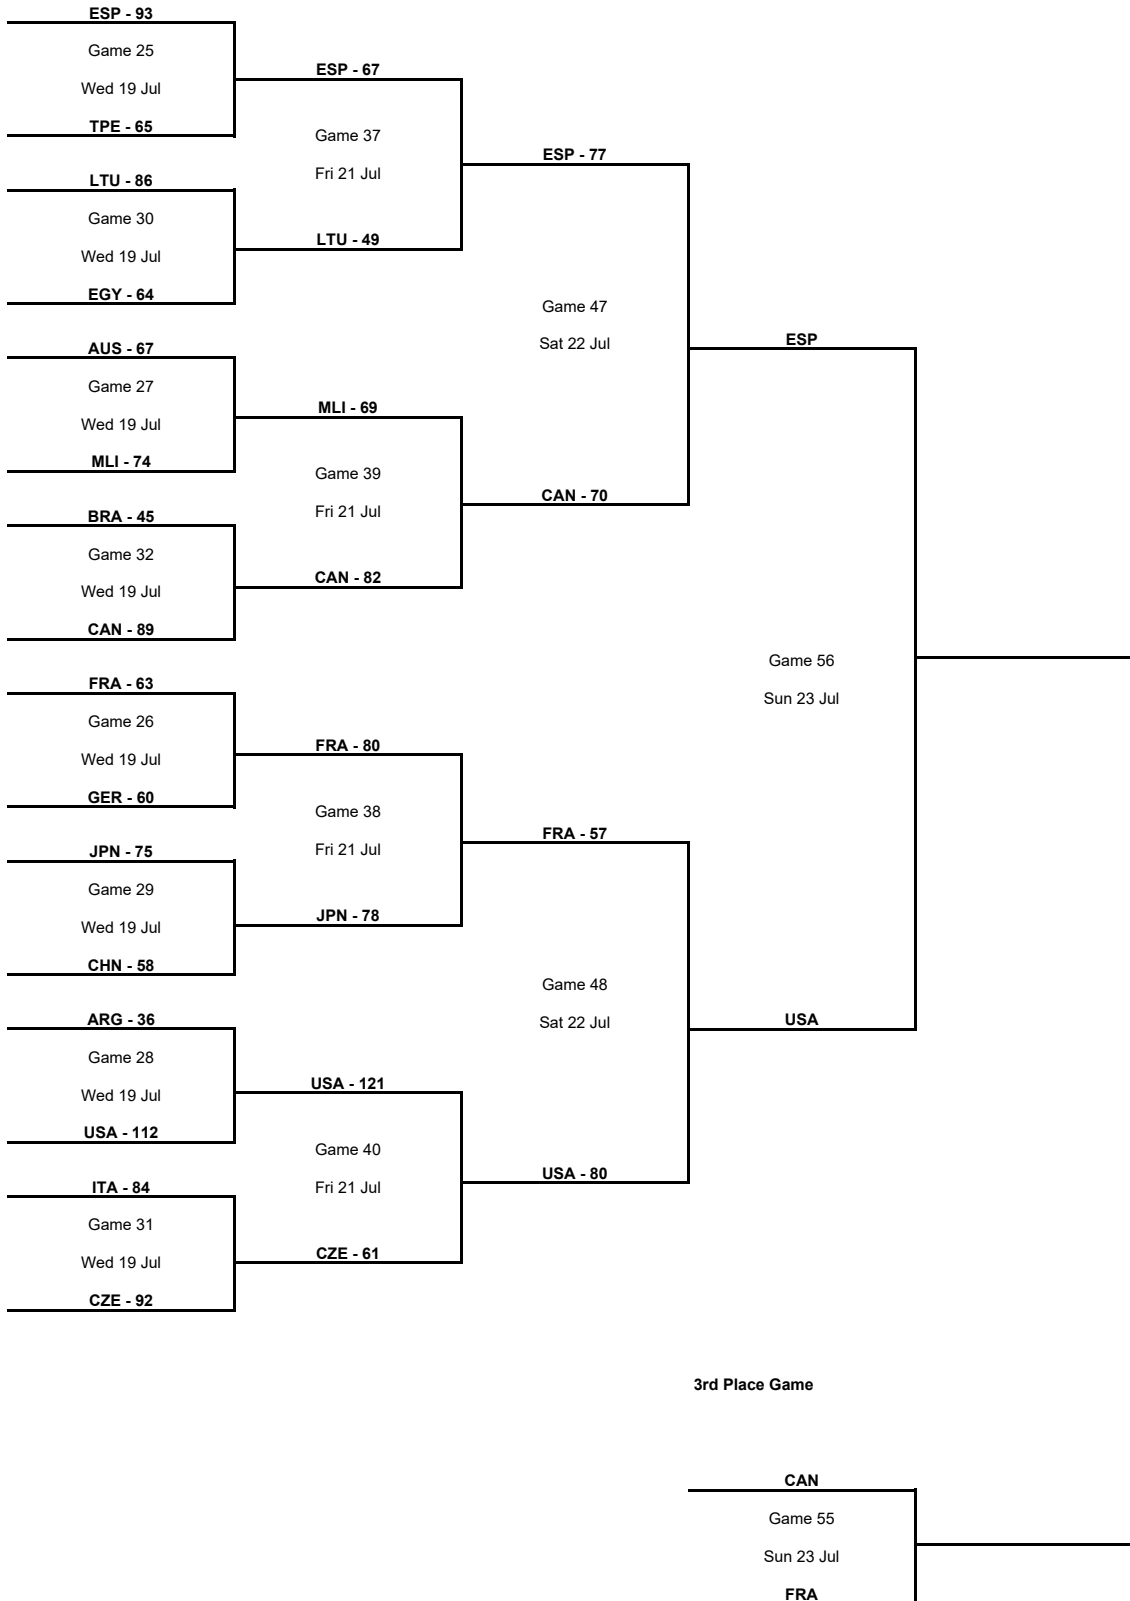

TOURNAMENT SUMMARY

Round of 16   Quarter-Finals   Semi-Finals   Final