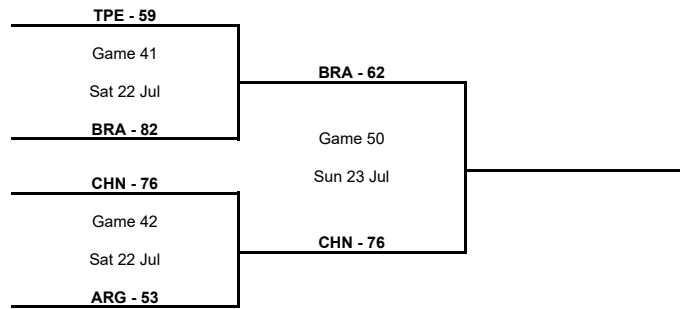

TOURNAMENT SUMMARY

Classification 13-16

Classification 13-14

Classification 15-16