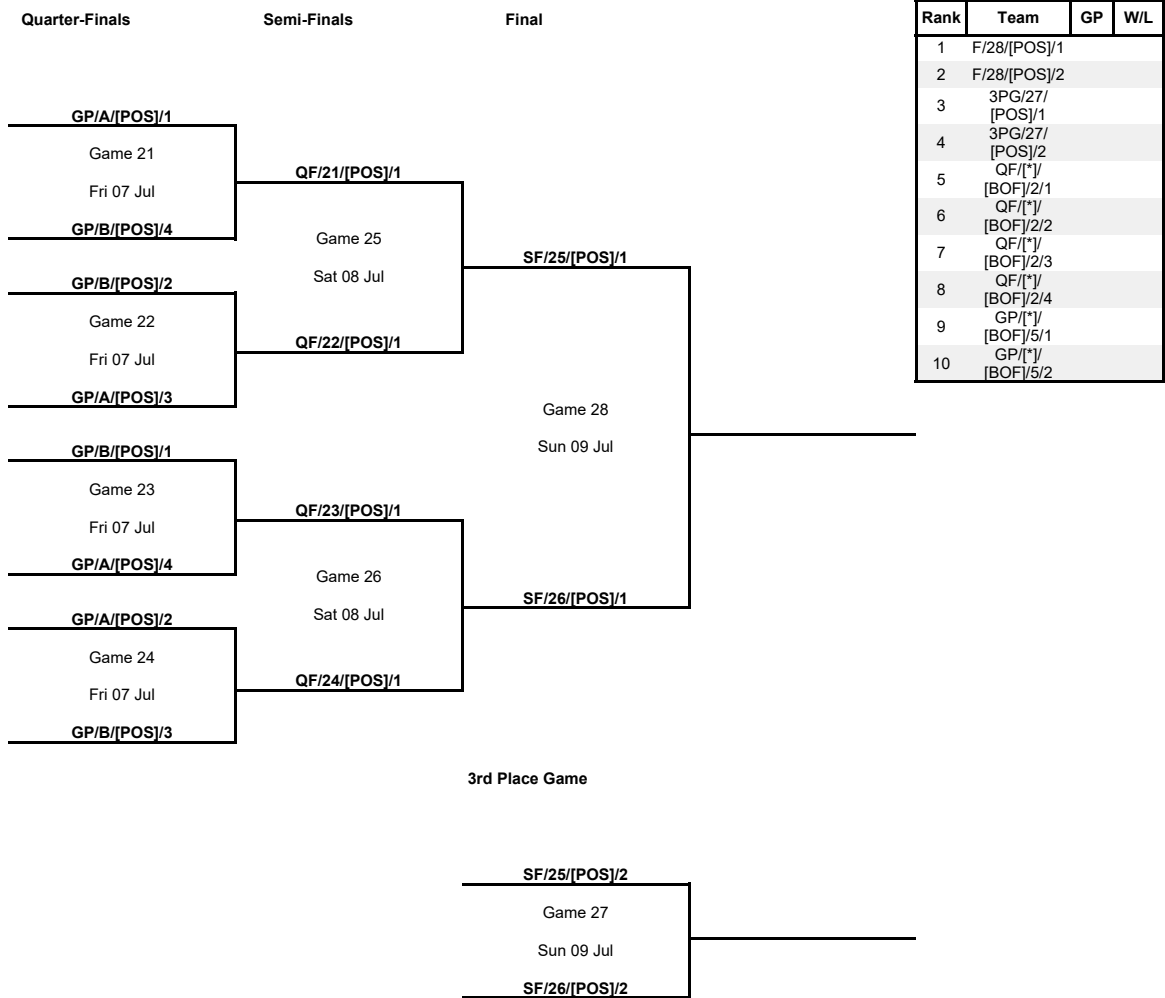

TOURNAMENT SUMMARY

Rank	Team	GP	W/L
1	F/28/[POS]/1		
2	F/28/[POS]/2		
3	3PG/27/[POS]/1		
4	3PG/27/[POS]/2		
5	QF/[*]/[BOF]/2/1		
6	QF/[*]/[BOF]/2/2		
7	QF/[*]/[BOF]/2/3		
8	QF/[*]/[BOF]/2/4		
9	GP/[*]/[BOF]/5/1		
10	GP/[*]/[BOF]/5/2