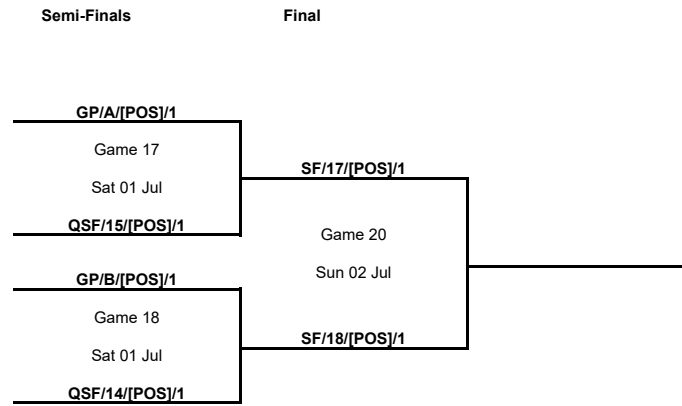

TOURNAMENT SUMMARY