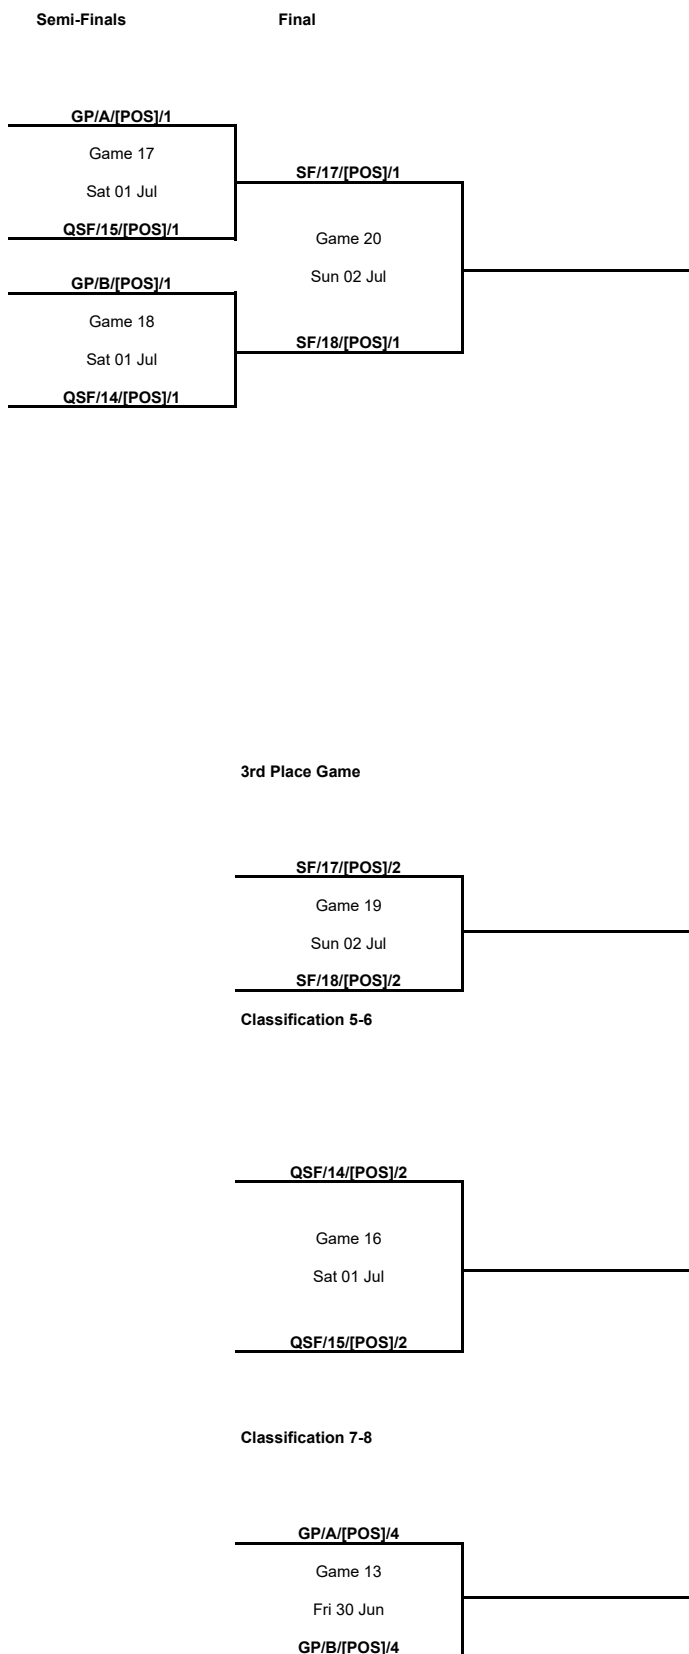

TOURNAMENT SUMMARY

Semi-Finals

Phase	Game No	Teams	Date	Start Time	Location	Attendance	Final	
Semi-Finals	17	GP/A/[POS]/1 vs QSF/15/[POS]/1	Sat 01 Jul	00:00	Sydney Olympic Park Sports Centre			
	18	GP/B/[POS]/1 vs QSF/14/[POS]/1	Sat 01 Jul	00:00	Sydney Olympic Park Sports Centre			

3rd Place Game

Phase	Game No	Teams	Date	Start Time	Location	Attendance	Final	
3rd Place Game	19	SF/17/[POS]/2 vs SF/18/[POS]/2	Sun 02 Jul	12:30	Sydney Olympic Park Sports Centre			

Final

Phase	Game No	Teams	Date	Start Time	Location	Attendance	Final	
Final	20	SF/17/[POS]/1 vs SF/18/[POS]/1	Sun 02 Jul	15:00	Sydney Olympic Park Sports Centre			

Legend :							
Class.	Classification	Diff.	Difference	DSQ	Disqualified	GP	Games played
OTx	Overtime	Qx	Quarter Time	W/L	Win/Loss		

GLOBAL PARTNERS

TOURNAMENT SUMMARY

GLOBAL PARTNERS