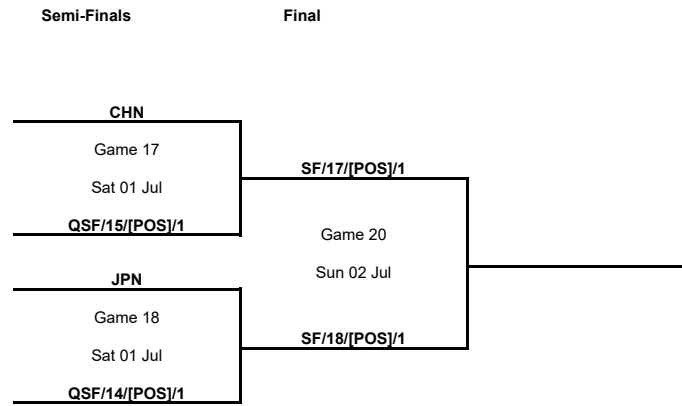

TOURNAMENT SUMMARY