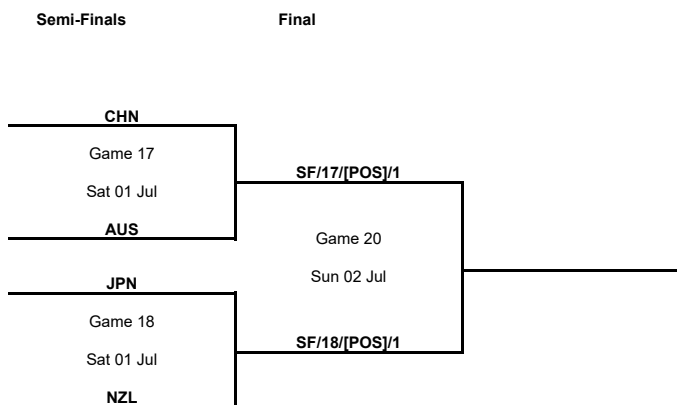

TOURNAMENT SUMMARY