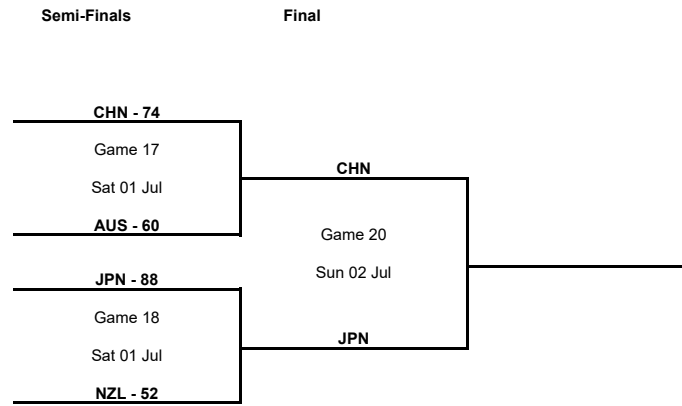

TOURNAMENT SUMMARY