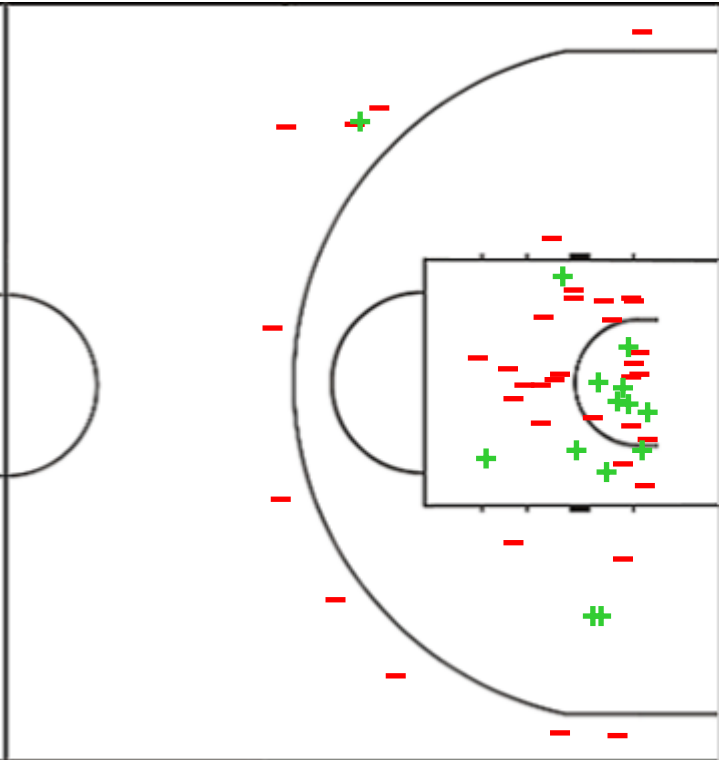

THA 101 vs 36 SRI

(28-12, 24-7, 27-8, 22-9)

Scoring by 5 min intervals:

	Q1		Q2		Q3		Q4	
THA	16	28	45	52	68	79	92	101
SRI	2	12	12	19	23	27	33	36

THA - Thailand

SRI - Sri Lanka

THA	M / A	%
Fied Goals	39 / 75	52
2 Points	27 / 41	66
3 Points	12 / 34	35
Free Throws	11 / 17	65

%	M / A	SRI
27	14 / 51	Fied Goals
33	13 / 40	2 Points
9	1 / 11	3 Points
50	7 / 14	Free Throws

THA 101 vs 36 SRI

(28-12, 24-7, 27-8, 22-9)

Scoring by 5 min intervals:

	Q1		Q2		Q3		Q4	
THA	16	28	45	52	68	79	92	101
SRI	2	12	12	19	23	27	33	36