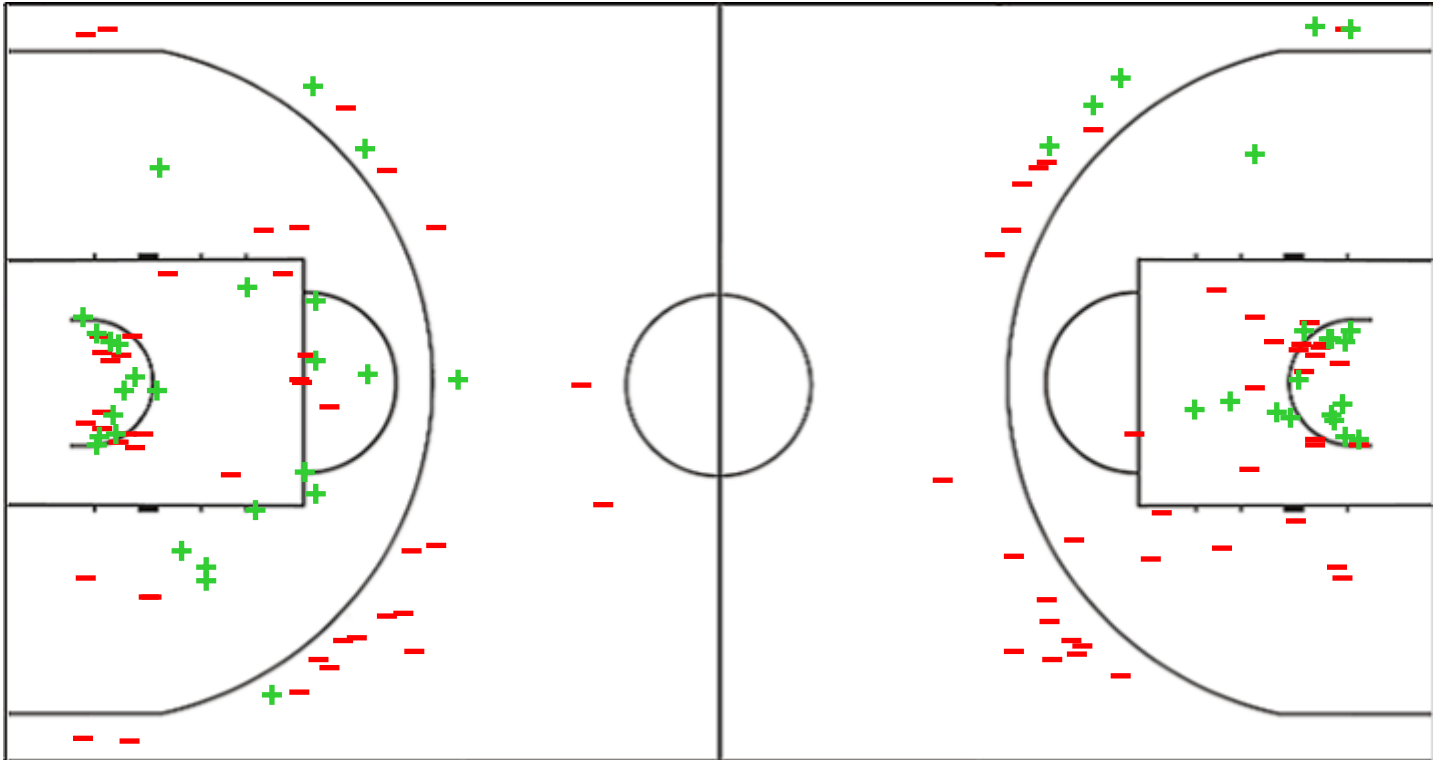

THA 67 vs 58 MAS

(16-19, 11-13, 18-16, 22-10)

Scoring by 5 min intervals:

	Q1		Q2		Q3		Q4	
THA	7	16	20	27	37	45	55	67
MAS	10	19	23	32	42	48	53	58

THA - Thailand

MAS - Malaysia

THA	M / A	%
Fied Goals	26 / 69	38
2 Points	22 / 46	48
3 Points	4 / 23	17
Free Throws	11 / 18	61