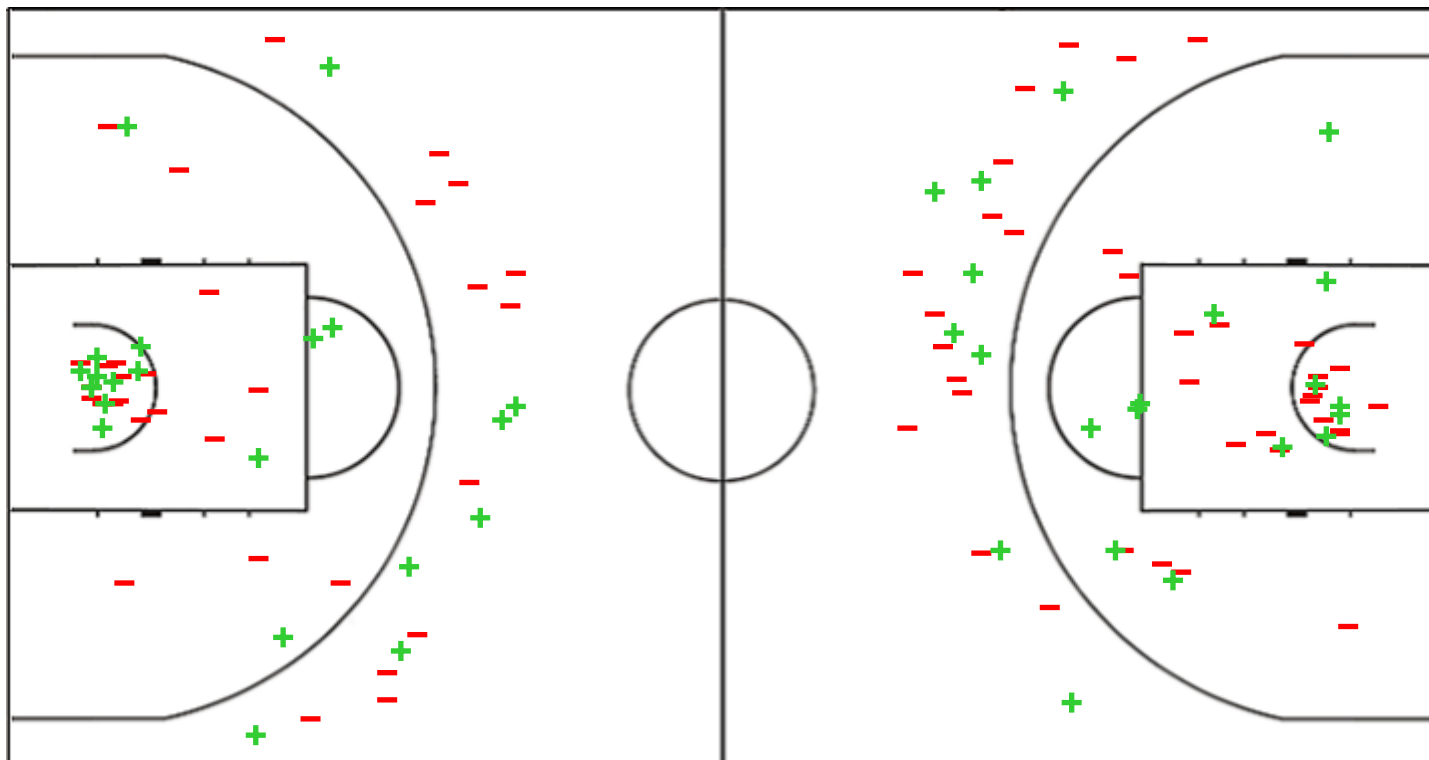

Shot Chart

MNE 61 vs 58 LAT (12-16, 12-14, 21-10, 16-18)

Scoring by 5 min intervals:

	Q1		Q2		Q3		Q4	
MNE	4	12	16	24	33	45	50	61
LAT	5	16	20	30	34	40	45	58

MNE - Montenegro

LAT - Latvia

MNE	M / A	%
Fied Goals	22 / 55	40
2 Points	15 / 36	42
3 Points	7 / 19	37
Free Throws	10 / 13	77

%	M / A	LAT
36	21 / 58	Fied Goals
37	13 / 35	2 Points
35	8 / 23	3 Points
80	8 / 10	Free Throws

GLOBAL PARTNERS

Shot Chart

MNE 61 vs 58 LAT (12-16, 12-14, 21-10, 16-18)

Scoring by 5 min intervals:

	Q1		Q2		Q3		Q4	
MNE	4	12	16	24	33	45	50	61
LAT	5	16	20	30	34	40	45	58