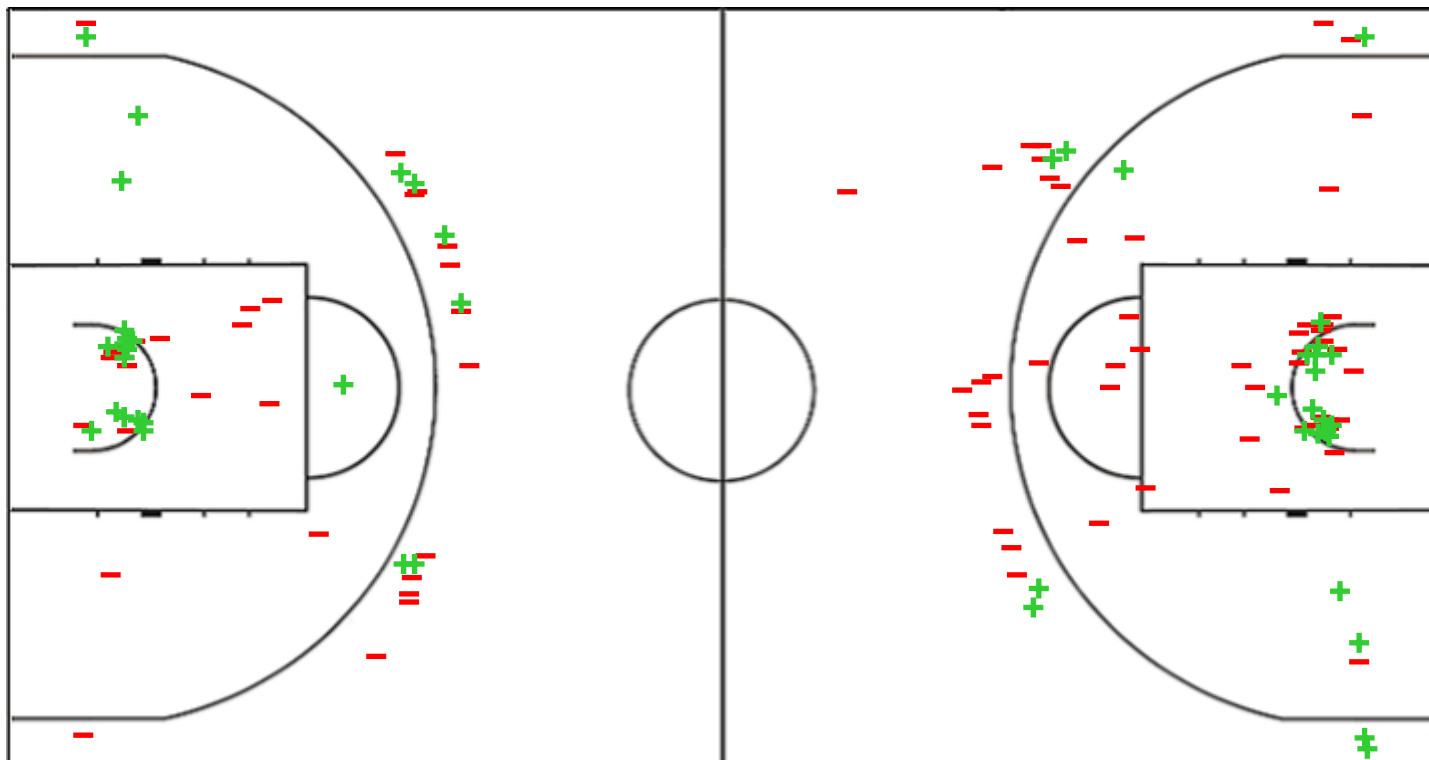

Shot Chart

GER 62 vs 61 GBR (15-19, 14-19, 18-6, 15-17)

Scoring by 5 min intervals:

	Q1		Q2		Q3		Q4	
GER	7	15	22	29	38	47	55	62
GBR	7	19	27	38	38	44	56	61

GER - Germany

GBR - Great Britain

GER	M / A	%
Fied Goals	24 / 55	44
2 Points	17 / 34	50
3 Points	7 / 21	33
Free Throws	7 / 9	78

%	M / A	GBR
32	24 / 74	Fied Goals
34	17 / 50	2 Points
29	7 / 24	3 Points
50	6 / 12	Free Throws

GLOBAL PARTNERS

Shot Chart

GER 62 vs 61 GBR

(15-19, 14-19, 18-6, 15-17)

Scoring by 5 min intervals:

	Q1		Q2		Q3		Q4	
GER	7	15	22	29	38	47	55	62
GBR	7	19	27	38	38	44	56	61