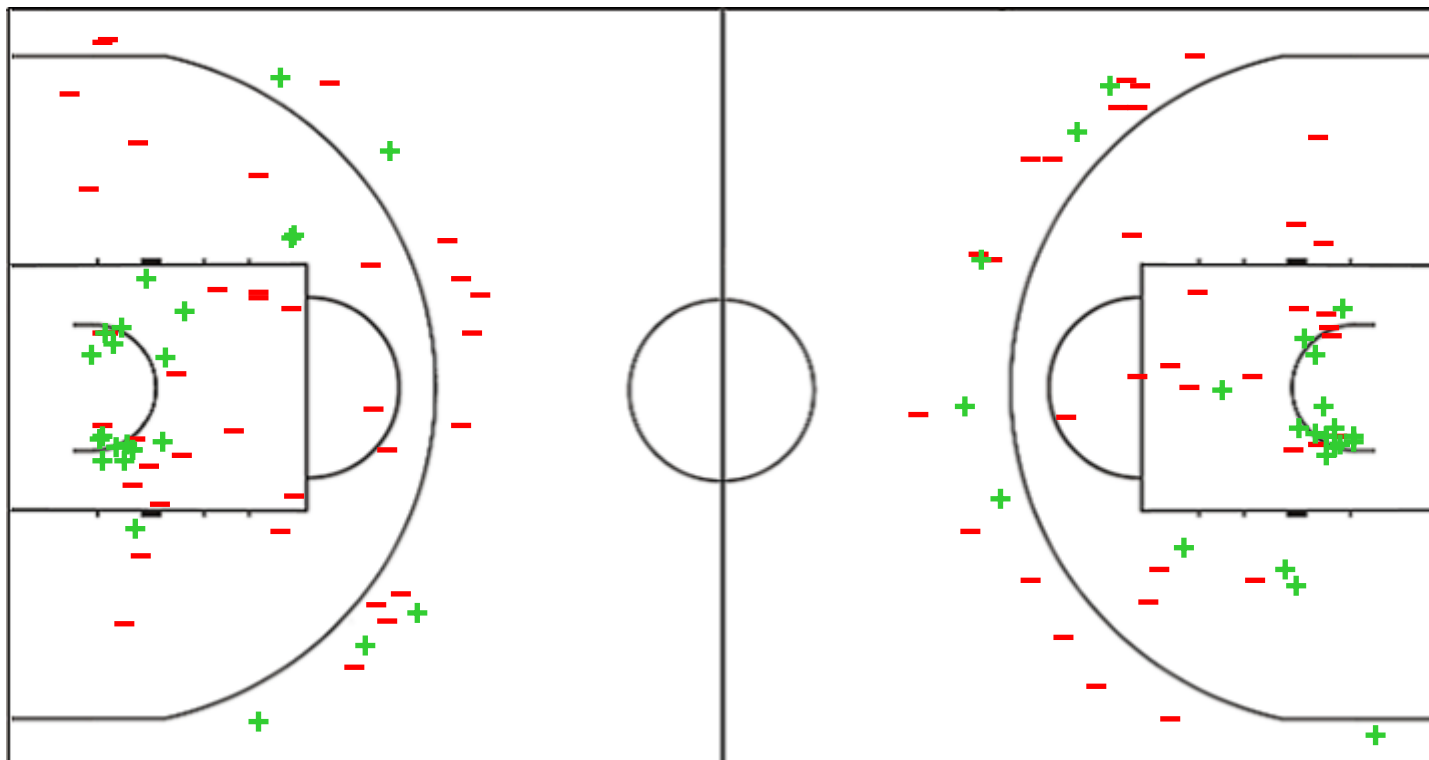

Shot Chart

SRB 66 vs 60 GBR (13-10, 16-18, 16-14, 21-18)

Scoring by 5 min intervals:

	Q1		Q2		Q3		Q4	
SRB	4	13	21	29	37	45	57	66
GBR	5	10	22	28	38	42	52	60

SRB - Serbia

GBR - Great Britain

SRB	M / A	%
Fied Goals	24 / 61	39
2 Points	19 / 44	43
3 Points	5 / 17	29
Free Throws	13 / 27	48

%	M / A	GBR
40	23 / 58	Fied Goals
46	17 / 37	2 Points
29	6 / 21	3 Points
50	8 / 16	Free Throws

GLOBAL PARTNERS

Shot Chart

SRB 66 vs 60 GBR

(13-10, 16-18, 16-14, 21-18)

Scoring by 5 min intervals:

	Q1		Q2		Q3		Q4	
SRB	4	13	21	29	37	45	57	66
GBR	5	10	22	28	38	42	52	60