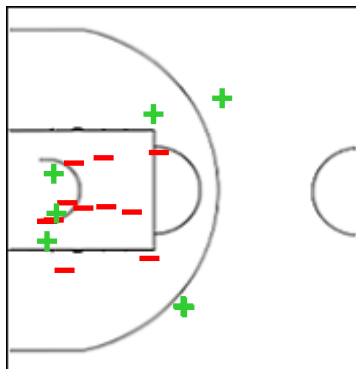

12 ANDERSON Yvonne

	M / A	%
Fied Goals	7 / 18	39
2 Points	4 / 15	27
3 Points	3 / 3	100
Free Throws	3 / 4	75