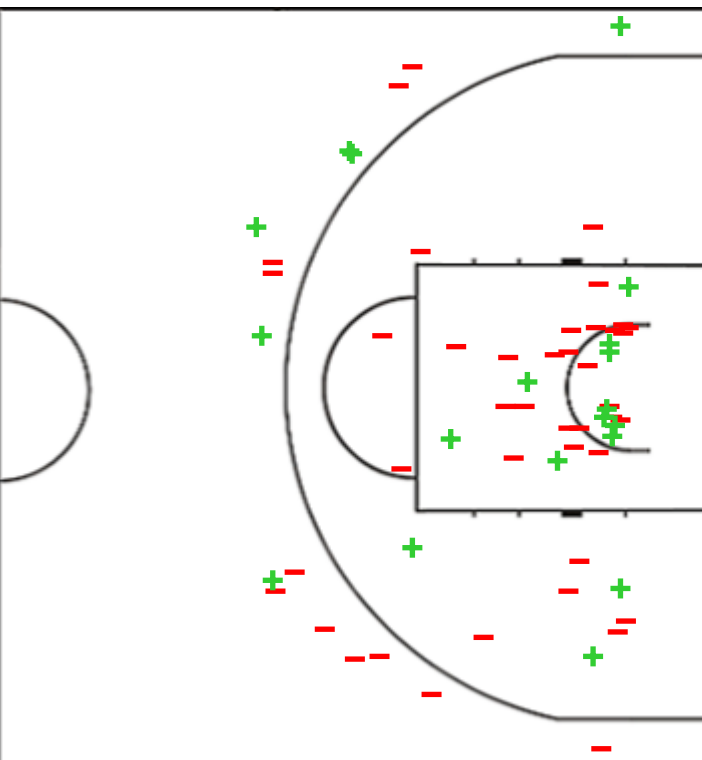

Shot Chart

BEL 93 vs 53 SRB (28-8, 21-23, 22-14, 22-8)

Scoring by 5 min intervals:

	Q1		Q2		Q3		Q4	
BEL	14	28	37	49	57	71	82	93
SRB	0	8	16	31	36	45	45	53

BEL - Belgium

SRB - Serbia

BEL	M / A	%
Fied Goals	37 / 66	56
2 Points	24 / 41	59
3 Points	13 / 25	52
Free Throws	6 / 9	67

%	M / A	SRB
31	19 / 61	Fied Goals
30	13 / 44	2 Points
35	6 / 17	3 Points
64	9 / 14	Free Throws

GLOBAL PARTNERS

Shot Chart

BEL 93 vs 53 SRB

(28-8, 21-23, 22-14, 22-8)

Scoring by 5 min intervals:

	Q1		Q2		Q3		Q4	
BEL	14	28	37	49	57	71	82	93
SRB	0	8	16	31	36	45	45	53