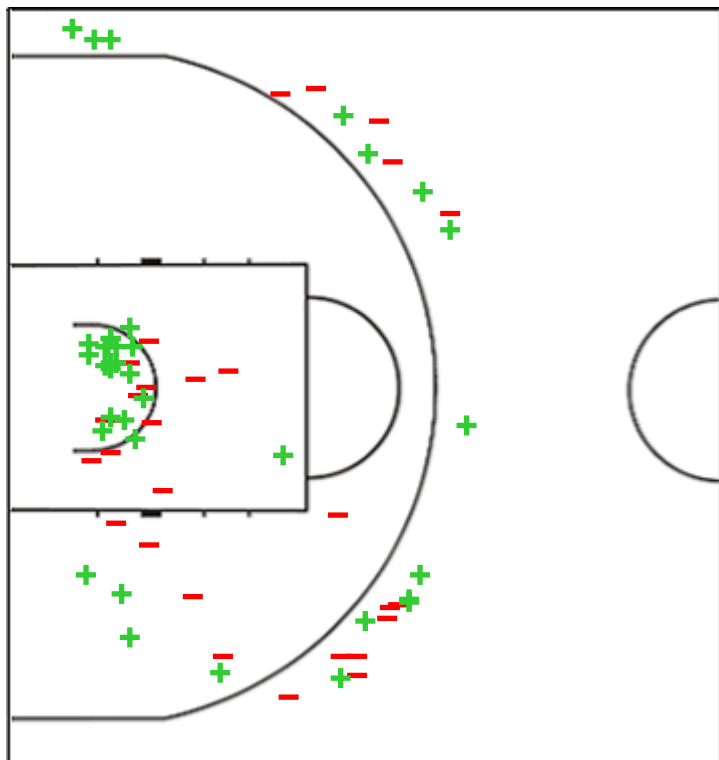

Shot Chart

BEL 93 vs 53 SRB (28-8, 21-23, 22-14, 22-8)

Scoring by 5 min intervals:

	Q1		Q2		Q3		Q4	
BEL	14	28	37	49	57	71	82	93
SRB	0	8	16	31	36	45	45	53

BEL - Belgium

SRB - Serbia

BEL	M / A	%
Fied Goals	37 / 66	56
2 Points	24 / 41	59
3 Points	13 / 25	52
Free Throws	6 / 9	67

%	M / A	SRB
31	19 / 61	Fied Goals
30	13 / 44	2 Points
35	6 / 17	3 Points
64	9 / 14	Free Throws

GLOBAL PARTNERS

Shot Chart

BEL 93 vs 53 SRB

(28-8, 21-23, 22-14, 22-8)

Scoring by 5 min intervals:

	Q1		Q2		Q3		Q4	
BEL	14	28	37	49	57	71	82	93
SRB	0	8	16	31	36	45	45	53