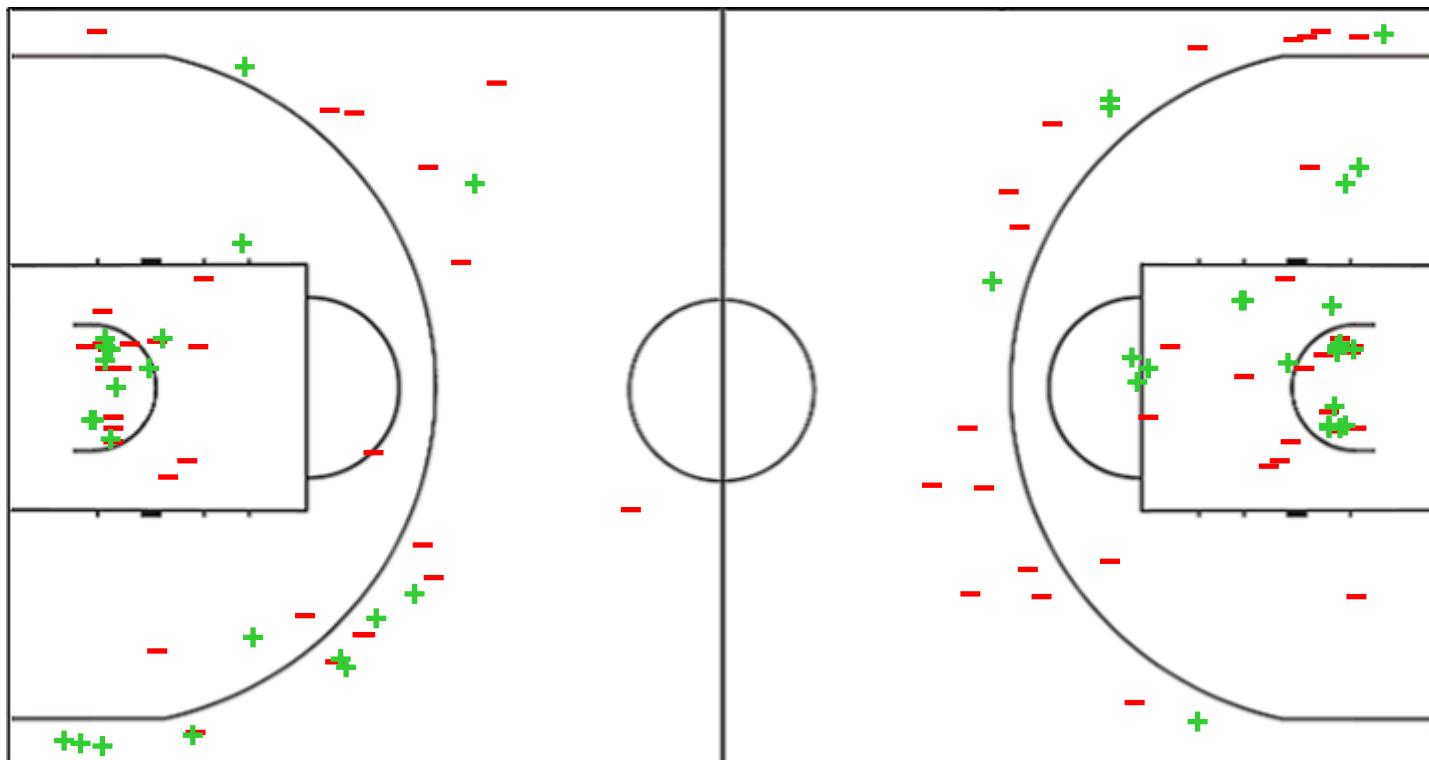

Shot Chart

BEL 67 vs 63 FRA (18-8, 26-22, 10-16, 13-17)

Scoring by 5 min intervals:

	Q1		Q2		Q3		Q4	
BEL	7	18	28	44	49	54	61	67
FRA	8	8	21	30	38	46	53	63

BEL - Belgium

FRA - France

BEL	M / A	%
Fied Goals	23 / 55	42
2 Points	13 / 32	41
3 Points	10 / 23	43
Free Throws	11 / 15	73