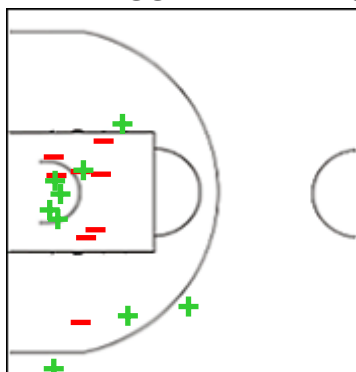

11 MEESEMANN Emma

	M / A	%
Fied Goals	9 / 17	53
2 Points	7 / 15	47
3 Points	2 / 2	100
Free Throws	4 / 5	80