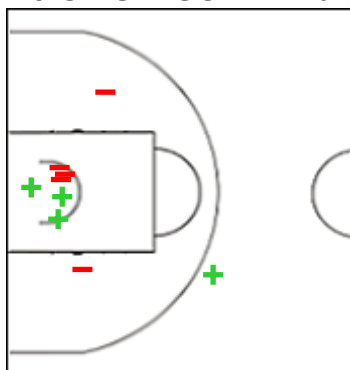

GLOBAL PARTNERS

Shot Chart

GER 62 vs 78 SRB (15-25, 19-22, 9-15, 19-16)

Scoring by 5 min intervals:

	Q1		Q2		Q3		Q4	
GER	10	15	28	34	38	43	53	62
SRB	13	25	37	47	51	62	71	78

GER - Germany

7 CROWDER Jennifer

	M / A	%
Fied Goals	1 / 3	33
2 Points	0 / 1	0
3 Points	1 / 2	50
Free Throws	0 / 0	0

11 GUELICH Marie

	M / A	%
Fied Goals	5 / 9	56
2 Points	5 / 8	63
3 Points	0 / 1	0
Free Throws	0 / 0	0

14 GREINACHER Sonja

	M / A	%
Fied Goals	4 / 10	40
2 Points	3 / 5	60
3 Points	1 / 5	20
Free Throws	0 / 0	0

15 GEISELSODER Luisa

	M / A	%
Fied Goals	4 / 9	44
2 Points	3 / 8	38
3 Points	1 / 1	100
Free Throws	2 / 2	100

16 HARTMANN Alina

	M / A	%
Fied Goals	3 / 8	38
2 Points	0 / 1	0
3 Points	3 / 7	43
Free Throws	0 / 0	0