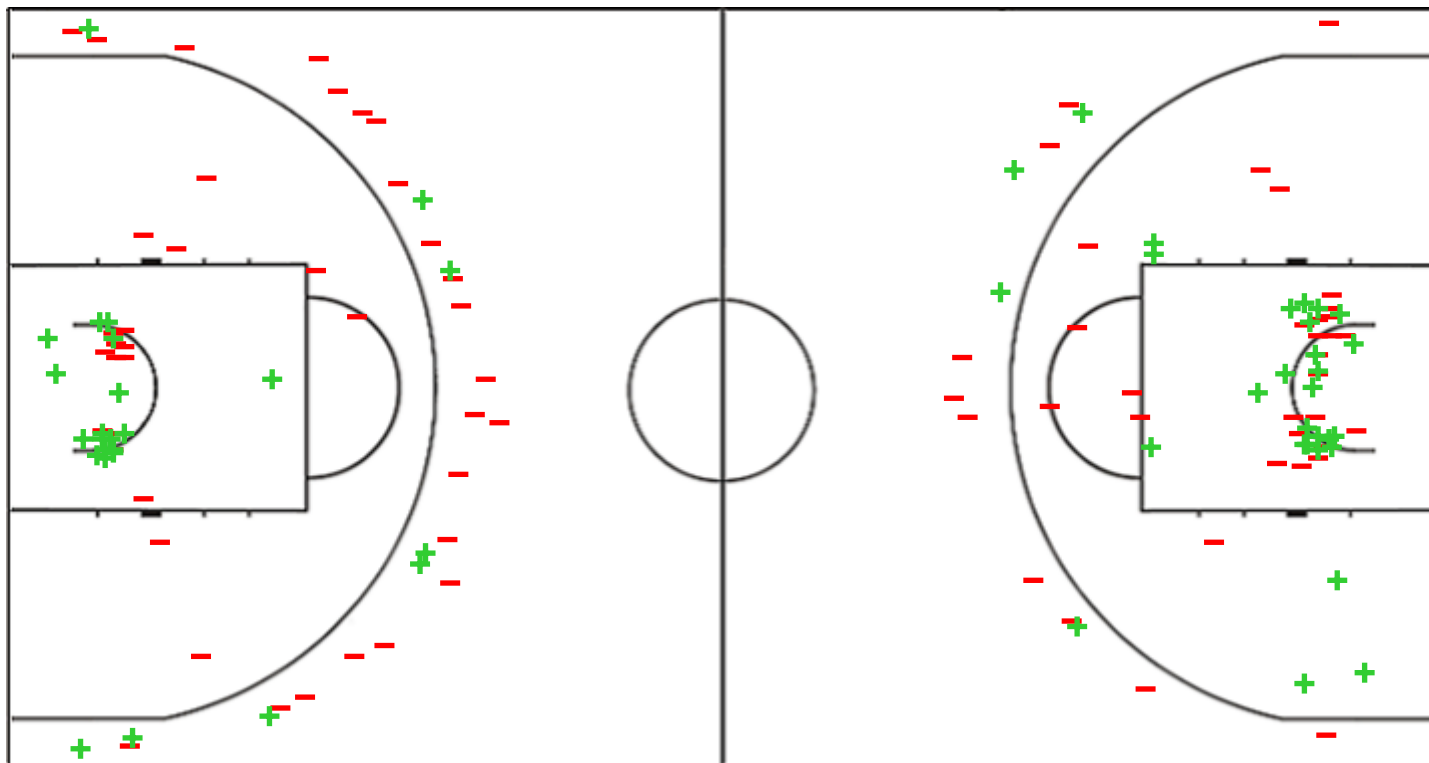

FIBA Women's EuroBasket 2023

Venue: Arena Stožice
Game Date: SUN 25 JUN 2023
Game Time: 14:15

Game No: 37
Attendance: 162
Game Duration: 01:45

Shot Chart

GER 62 vs 78 SRB
(15-25, 19-22, 9-15, 19-16)

Scoring by 5 min intervals:

	Q1		Q2		Q3		Q4	
GER	10	15	28	34	38	43	53	62
SRB	13	25	37	47	51	62	71	78

GER - Germany

SRB - Serbia