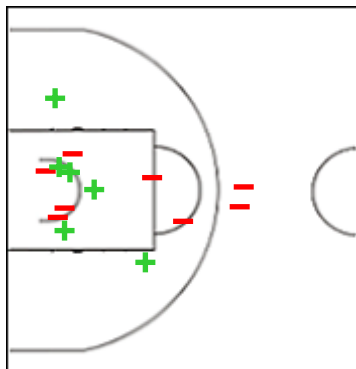

12 ANDERSON Yvonne

	M / A	%
Fied Goals	6 / 14	43
2 Points	6 / 12	50
3 Points	0 / 2	0
Free Throws	4 / 5	80