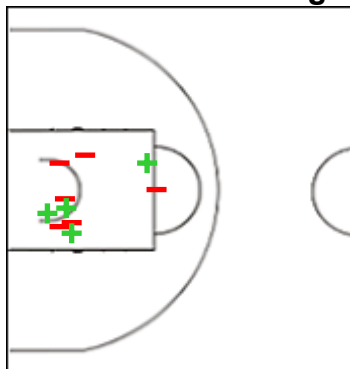

14 STANKOVIC Dragana

	M / A	%
Fied Goals	4 / 10	40
2 Points	4 / 10	40
3 Points	0 / 0	0
Free Throws	2 / 2	100