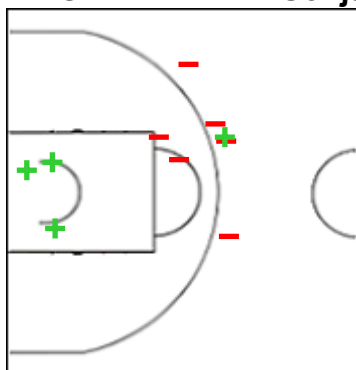

14 GREINACHER Sonja