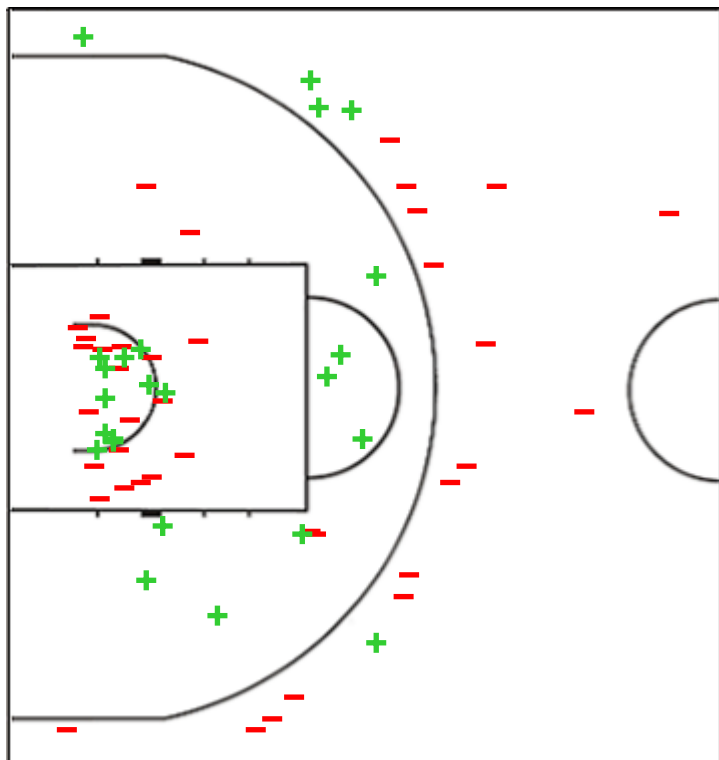

Shot Chart

ESP 58 vs 64 BEL

(17-13, 15-12, 16-18, 10-21)

Scoring by 5 min intervals:

	Q1		Q2		Q3		Q4	
ESP	8	17	24	32	37	48	54	58
BEL	6	13	18	25	34	43	52	64

ESP - Spain

BEL - Belgium

ESP	M / A	%
Fied Goals	24 / 63	38
2 Points	19 / 42	45
3 Points	5 / 21	24
Free Throws	5 / 8	63

%	M / A	BEL
40	19 / 47	Fied Goals
48	15 / 31	2 Points
25	4 / 16	3 Points
88	22 / 25	Free Throws

GLOBAL PARTNERS

Shot Chart

ESP 58 vs 64 BEL

(17-13, 15-12, 16-18, 10-21)

Scoring by 5 min intervals:

	Q1		Q2		Q3		Q4	
ESP	8	17	24	32	37	48	54	58
BEL	6	13	18	25	34	43	52	64