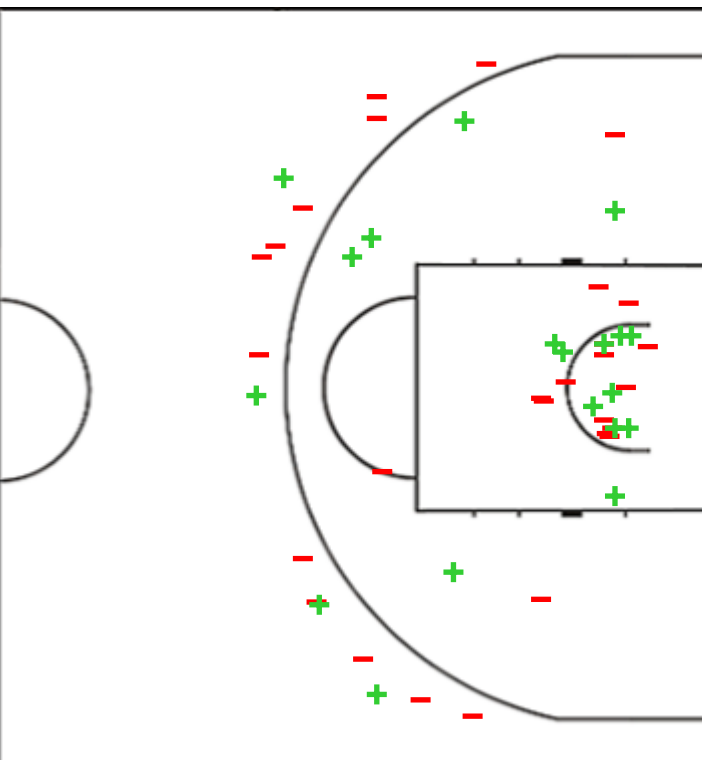

Shot Chart

ESP 58 vs 64 BEL

(17-13, 15-12, 16-18, 10-21)

Scoring by 5 min intervals:

	Q1		Q2		Q3		Q4	
ESP	8	17	24	32	37	48	54	58
BEL	6	13	18	25	34	43	52	64

ESP - Spain

BEL - Belgium

ESP	M / A	%
Fied Goals	24 / 63	38
2 Points	19 / 42	45
3 Points	5 / 21	24
Free Throws	5 / 8	63

%	M / A	BEL
40	19 / 47	Fied Goals
48	15 / 31	2 Points
25	4 / 16	3 Points
88	22 / 25	Free Throws

GLOBAL PARTNERS

Shot Chart

ESP 58 vs 64 BEL

(17-13, 15-12, 16-18, 10-21)

Scoring by 5 min intervals:

	Q1		Q2		Q3		Q4	
ESP	8	17	24	32	37	48	54	58
BEL	6	13	18	25	34	43	52	64