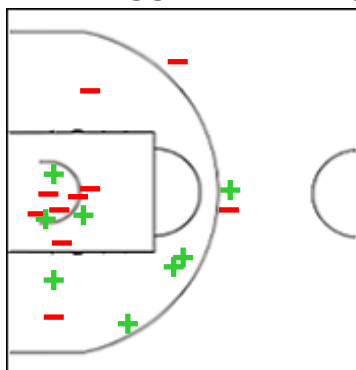

11 MEESEMANN Emma

	M / A	%
Fied Goals	8 / 18	44
2 Points	7 / 15	47
3 Points	1 / 3	33
Free Throws	7 / 10	70