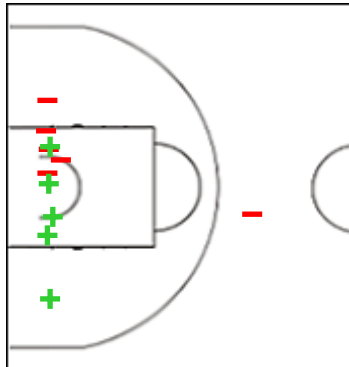

Game No: A/3
Attendance: 150
Game Duration: 01:30

Shot Chart

SSI 67 vs 89 QSA

(10-27, 19-18, 17-21, 21-23)

Scoring by 5 min intervals:

	Q1		Q2		Q3		Q4	
SSI	7	10	21	29	40	46	57	67
QSA	13	27	36	45	54	66	77	89

QSA - Asociación Atlética Quimsa

1 ESTRADA Rocio

	M / A	%
Fied Goals	3 / 8	38
2 Points	0 / 1	0
3 Points	3 / 7	43
Free Throws	0 / 0	0

3 ACEVEDO Sofia

	M / A	%
Fied Goals	3 / 6	50
2 Points	2 / 3	67
3 Points	1 / 3	33
Free Throws	1 / 1	100

4 D' AGOSTINO Malvina

	M / A	%
Fied Goals	5 / 7	71
2 Points	5 / 7	71
3 Points	0 / 0	0
Free Throws	0 / 0	0

6 FIOROTTO Celia

	M / A	%
Fied Goals	5 / 11	45
2 Points	5 / 10	50
3 Points	0 / 1	0
Free Throws	4 / 6	67