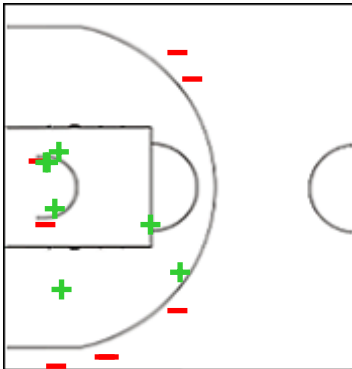

Liga Sudamericana de Clubes Femenina 2023

Venue: Estadio Ciudad
Game Date: FRI 05 MAY 2023
Game Time: 22:00

Game No: A/3
Attendance: 150
Game Duration: 01:30

Shot Chart

SSI 67 vs 89 QSA

(10-27, 19-18, 17-21, 21-23)

Scoring by 5 min intervals:

	Q1		Q2		Q3		Q4	
SSI	7	10	21	29	40	46	57	67
QSA	13	27	36	45	54	66	77	89

QSA - Asociación Atlética Quimsa

11 MUNGO Julieta

	M / A	%
Fied Goals	7 / 15	47
2 Points	7 / 9	78
3 Points	0 / 6	0
Free Throws	1 / 2	50