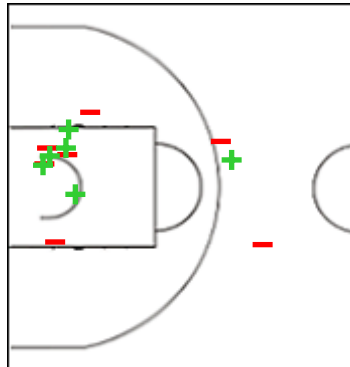

Game No: A/3
 Attendance: 150
 Game Duration: 01:30

Shot Chart

SSI 67 vs 89 QSA

(10-27, 19-18, 17-21, 21-23)

Scoring by 5 min intervals:

	Q1		Q2		Q3		Q4	
SSI	7	10	21	29	40	46	57	67
QSA	13	27	36	45	54	66	77	89

SSI - Sociedad Sportiva Italiana

1 GUTIÉRREZ Thiare

	M / A	%
Fied Goals	4 / 8	50
2 Points	2 / 5	40
3 Points	2 / 3	67
Free Throws	0 / 1	0

2 VALDE Andrea

	M / A	%
Fied Goals	4 / 10	40
2 Points	1 / 2	50
3 Points	3 / 8	38
Free Throws	2 / 2	100

6 CARRASCO Paula

	M / A	%
Fied Goals	5 / 12	42
2 Points	2 / 5	40
3 Points	3 / 7	43
Free Throws	3 / 3	100

7 PEREZ Catalina

	M / A	%
Fied Goals	6 / 13	46
2 Points	5 / 10	50
3 Points	1 / 3	33
Free Throws	0 / 0	0