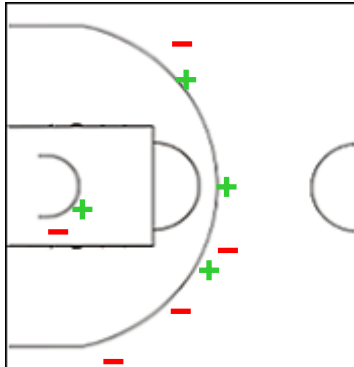

11 ANTEZANA Sofía

	M / A	%
Fied Goals	4 / 9	44
2 Points	1 / 2	50
3 Points	3 / 7	43
Free Throws	0 / 0	0