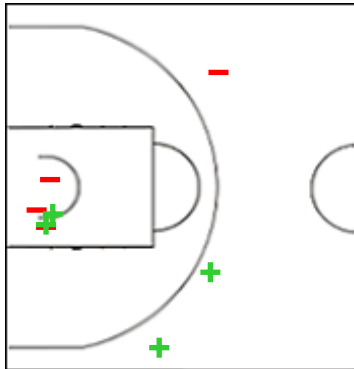

Game No: A/3
 Attendance: 150
 Game Duration: 01:30

Shot Chart

SSI 67 vs 89 QSA

(10-27, 19-18, 17-21, 21-23)

Scoring by 5 min intervals:

	Q1		Q2		Q3		Q4	
SSI	7	10	21	29	40	46	57	67
QSA	13	27	36	45	54	66	77	89

SSI - Sociedad Sportiva Italiana

1 GUTIÉRREZ Thiare

	M / A	%
Fied Goals	4 / 8	50
2 Points	2 / 5	40
3 Points	2 / 3	67
Free Throws	0 / 1	0

2 VALDE Andrea

	M / A	%
Fied Goals	4 / 10	40
2 Points	1 / 2	50
3 Points	3 / 8	38
Free Throws	2 / 2	100