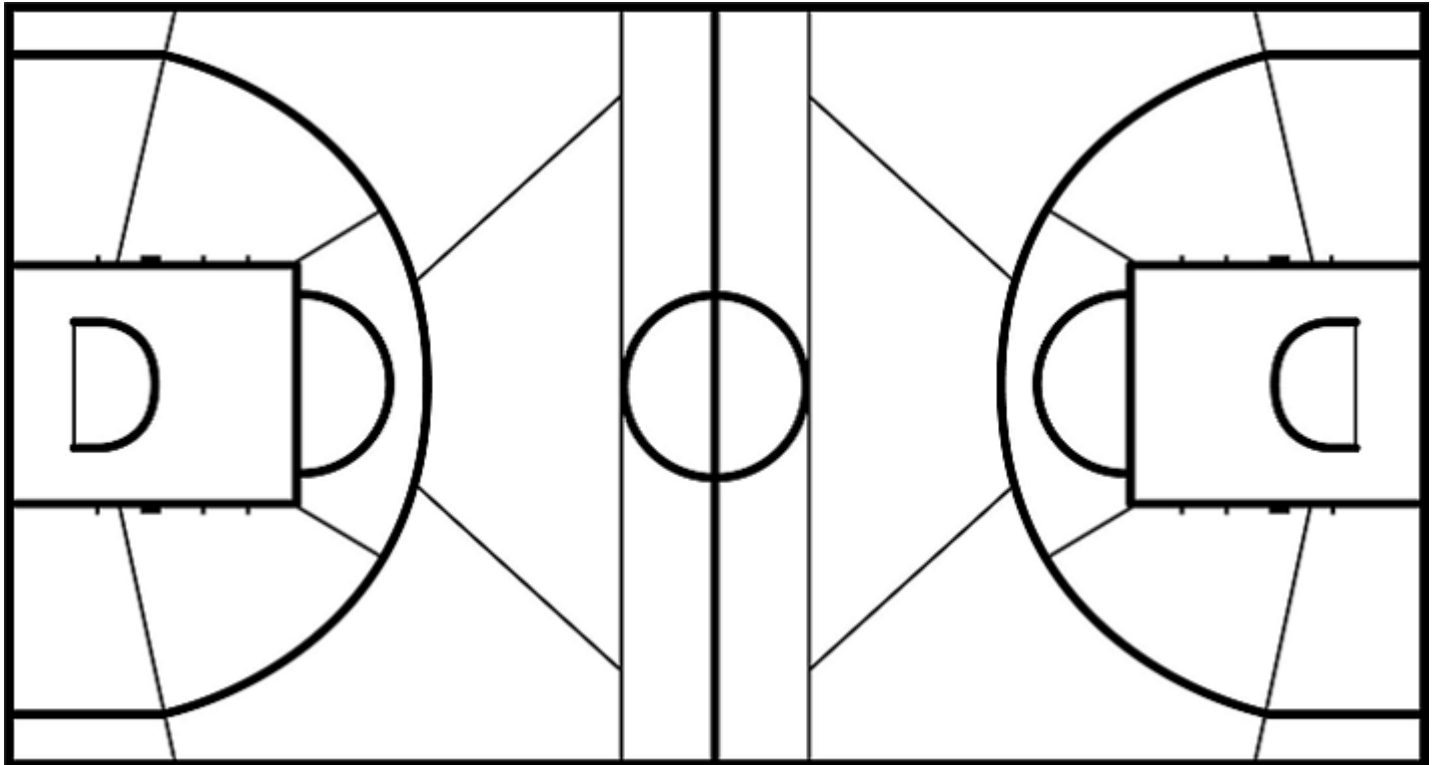

Liga Sudamericana de Clubes Femenina 2023

Venue: Estadio Ciudad
Game Date: FRI 05 MAY 2023
Game Time: 22:00

Game No: A/3
Attendance: 150
Game Duration: 01:30

Shot Chart

SSI 67 vs 89 QSA

(10-27, 19-18, 17-21, 21-23)

Scoring by 5 min intervals:

	Q1		Q2		Q3		Q4	
SSI	7	10	21	29	40	46	57	67
QSA	13	27	36	45	54	66	77	89

SSI - Sociedad Sportiva Italiana

QSA - Asociación Atlética Quimsa

	M / A	%
Fied Goals	25 / 62	40
2 Points	13 / 31	42
3 Points	12 / 31	39
Free Throws	5 / 6	83

%	M / A	
48	36 / 75	Fied Goals
64	25 / 39	2 Points
31	11 / 36	3 Points
67	6 / 9	Free Throws