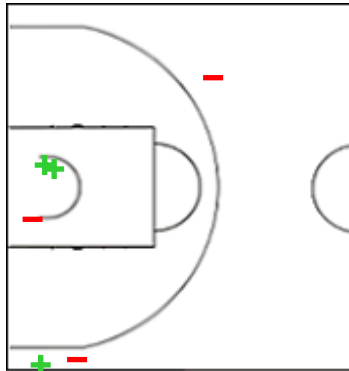

3 ACEVEDO Sofia

	M / A	%
Fied Goals	3 / 6	50
2 Points	2 / 3	67
3 Points	1 / 3	33
Free Throws	1 / 1	100