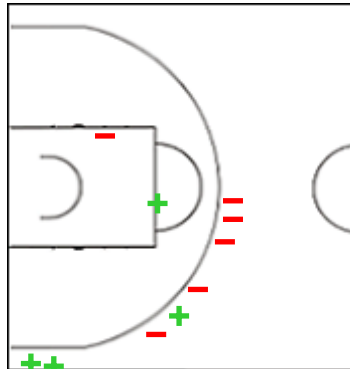

Game No: A/3
 Attendance: 150
 Game Duration: 01:30

Shot Chart

SSI 67 vs 89 QSA

(10-27, 19-18, 17-21, 21-23)

Scoring by 5 min intervals:

	Q1		Q2		Q3		Q4	
SSI	7	10	21	29	40	46	57	67
QSA	13	27	36	45	54	66	77	89

SSI - Sociedad Sportiva Italiana

1 GUTIÉRREZ Thiare

	M / A	%
Fied Goals	4 / 8	50
2 Points	2 / 5	40
3 Points	2 / 3	67
Free Throws	0 / 1	0

2 VALDE Andrea

	M / A	%
Fied Goals	4 / 10	40
2 Points	1 / 2	50
3 Points	3 / 8	38
Free Throws	2 / 2	100