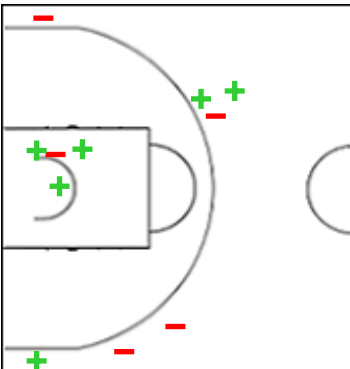

8 BOQUETE Andrea

	M / A	%
Fied Goals	6 / 11	55
2 Points	3 / 4	75
3 Points	3 / 7	43
Free Throws	0 / 0	0