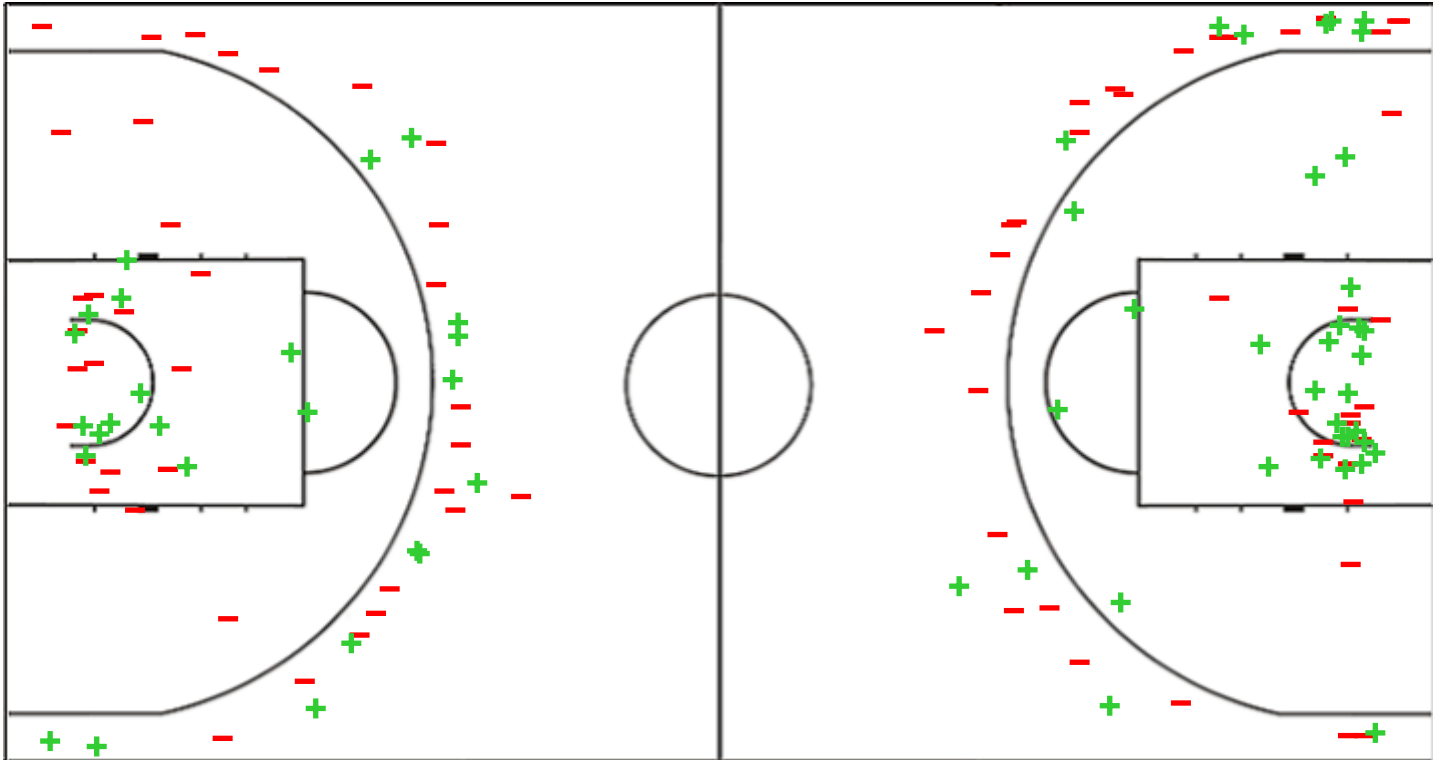

Liga Sudamericana de Clubes Femenina 2023

Venue: Estadio Ciudad
Game Date: FRI 05 MAY 2023
Game Time: 22:00

Game No: A/3
Attendance: 150
Game Duration: 01:30

Shot Chart

SSI 67 vs 89 QSA

(10-27, 19-18, 17-21, 21-23)

Scoring by 5 min intervals:

	Q1		Q2		Q3		Q4	
SSI	7	10	21	29	40	46	57	67
QSA	13	27	36	45	54	66	77	89

SSI - Sociedad Sportiva Italiana

QSA - Asociación Atlética Quimsa

SSI	M / A	%
Fied Goals	25 / 62	40
2 Points	13 / 31	42
3 Points	12 / 31	39
Free Throws	5 / 6	83

%	M / A	QSA
48	36 / 75	Fied Goals
64	25 / 39	2 Points
31	11 / 36	3 Points
67	6 / 9	Free Throws