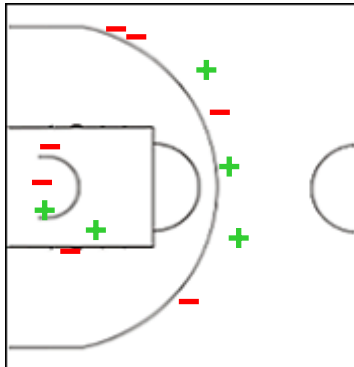

Game No: A/3
 Attendance: 150
 Game Duration: 01:30

Shot Chart

SSI 67 vs 89 QSA

(10-27, 19-18, 17-21, 21-23)

Scoring by 5 min intervals:

	Q1		Q2		Q3		Q4	
SSI	7	10	21	29	40	46	57	67
QSA	13	27	36	45	54	66	77	89

SSI - Sociedad Sportiva Italiana

1 GUTIÉRREZ Thiare

	M / A	%
Fied Goals	4 / 8	50
2 Points	2 / 5	40
3 Points	2 / 3	67
Free Throws	0 / 1	0

2 VALDE Andrea

	M / A	%
Fied Goals	4 / 10	40
2 Points	1 / 2	50
3 Points	3 / 8	38
Free Throws	2 / 2	100

6 CARRASCO Paula

	M / A	%
Fied Goals	5 / 12	42
2 Points	2 / 5	40
3 Points	3 / 7	43
Free Throws	3 / 3	100

7 PEREZ Catalina

	M / A	%
Fied Goals	6 / 13	46
2 Points	5 / 10	50
3 Points	1 / 3	33
Free Throws	0 / 0	0