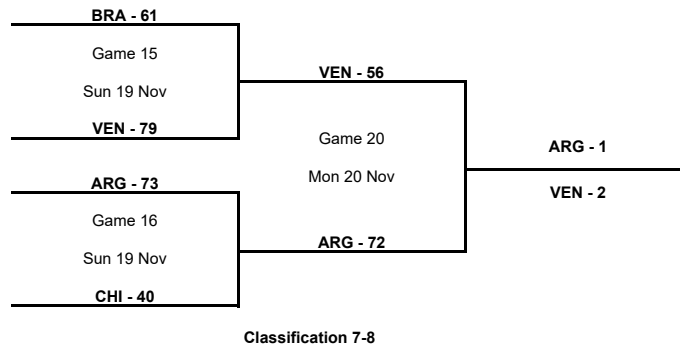

South American U17 Championship 2023

TOURNAMENT SUMMARY

Classification 5-8

Classification 5-6

Rank	Team	GP	W/L
1	ARG	5	5/0
2	VEN	5	3/2
3	BRA	5	4/1
4	CHI	5	2/3
5	URU	5	2/3
6	COL	5	2/3
7	ECU	5	1/4
8	PAR	5	1/4