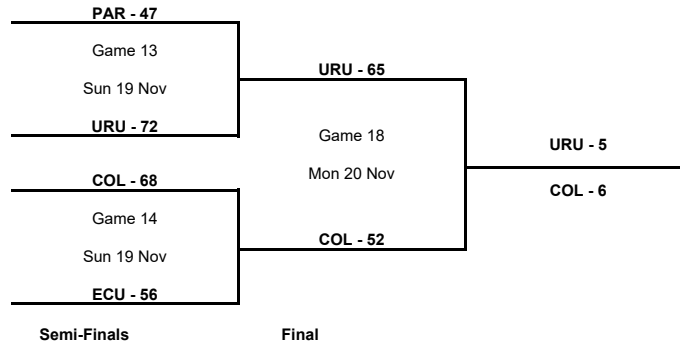

South American U17 Championship 2023

TOURNAMENT SUMMARY

Classification 5-8

Classification 5-6

Rank	Team	GP	W/L
1	ARG	5	5/0
2	VEN	5	3/2
3	BRA	5	4/1
4	CHI	5	2/3
5	URU	5	2/3
6	COL	5	2/3
7	ECU	5	1/4
8	PAR	5	1/4