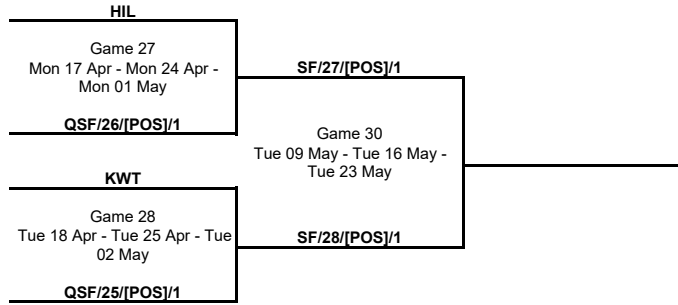

Semi-Finals

Phase	Game No	Teams	Date	Start Time	Location	Attendance	Final	
Semi-Finals	A	ALHILAL vs QSF/26/[POS]/1	Mon 17 Apr	00:00	Green Basketball Court			
		Kuwait Club vs QSF/25/[POS]/1	Tue 18 Apr	00:00	Shaikh Saad Alabdullah Sport Hall Complex			
	B	QSF/26/[POS]/1 vs ALHILAL	Mon 24 Apr	00:00				
		QSF/25/[POS]/1 vs Kuwait Club	Tue 25 Apr	00:00				
	C	ALHILAL vs QSF/26/[POS]/1	Mon 01 May	00:00	Green Basketball Court			
		Kuwait Club vs QSF/25/[POS]/1	Tue 02 May	00:00	Shaikh Saad Alabdullah Sport Hall Complex			

3rd Place Game

Phase	Game No	Teams	Date	Start Time	Location	Attendance	Final	
3rd Place Game	A	SF/27/[POS]/2 vs SF/28/[POS]/2	Mon 08 May	00:00				

Final

Phase	Game No	Teams	Date	Start Time	Location	Attendance	Final	
Final	A	SF/27/[POS]/1 vs SF/28/[POS]/1	Tue 09 May	00:00				
	B	SF/28/[POS]/1 vs SF/27/[POS]/1	Tue 16 May	00:00				
	C	SF/27/[POS]/1 vs SF/28/[POS]/1	Tue 23 May	00:00				

Legend :							
Class.	Classification	Diff.	Difference	DSQ	Disqualified	GP	Games played
OTx	Overtime	Qx	Quarter Time	W/L	Win/Loss		

WASL - Gulf League 2023

TOURNAMENT SUMMARY

Semi-Finals

Final

3rd Place Game