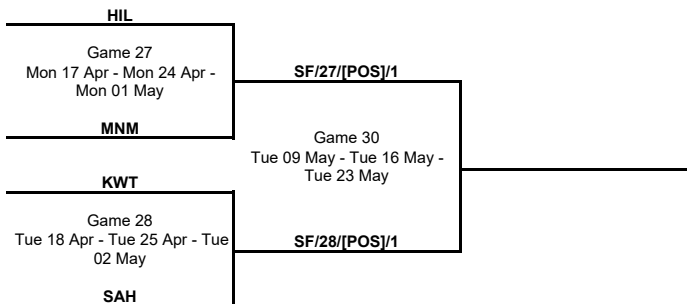

Semi-Finals

Phase	Game No	Teams	Date	Start Time	Location	Attendance	Final	
Semi-Finals	A	ALHILAL vs Al Manama	Mon 17 Apr	00:00	Green Basketball Court			
		Kuwait Club vs SAH	Tue 18 Apr	00:00	Shaikh Saad Alabdullah Sport Hall Complex			
	B	Al Manama vs ALHILAL	Mon 24 Apr	00:00				
		SAH vs Kuwait Club	Tue 25 Apr	00:00				
	C	ALHILAL vs Al Manama	Mon 01 May	00:00	Green Basketball Court			
		Kuwait Club vs SAH	Tue 02 May	00:00	Shaikh Saad Alabdullah Sport Hall Complex			

3rd Place Game

Phase	Game No	Teams	Date	Start Time	Location	Attendance	Final	
3rd Place Game	A	SF/27/[POS]/2 vs SF/28/[POS]/2	Mon 08 May	00:00				

Final

Phase	Game No	Teams	Date	Start Time	Location	Attendance	Final	
Final	A	SF/27/[POS]/1 vs SF/28/[POS]/1	Tue 09 May	00:00				
	B	SF/28/[POS]/1 vs SF/27/[POS]/1	Tue 16 May	00:00				
	C	SF/27/[POS]/1 vs SF/28/[POS]/1	Tue 23 May	00:00				

Legend :

Class.	Classification	Diff.	Difference	DSQ	Disqualified	GP	Games played
OTx	Overtime	Qx	Quarter Time	W/L	Win/Loss		

WASL - Gulf League 2023

TOURNAMENT SUMMARY

Semi-Finals

Final

3rd Place Game

LEAGUE SUPPORTER