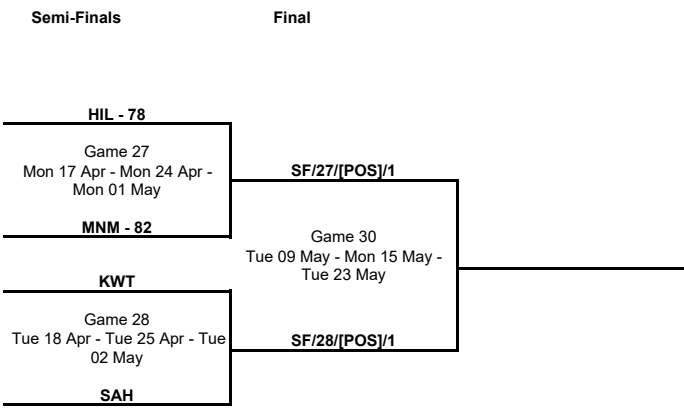

WASL - Gulf League 2023

TOURNAMENT SUMMARY