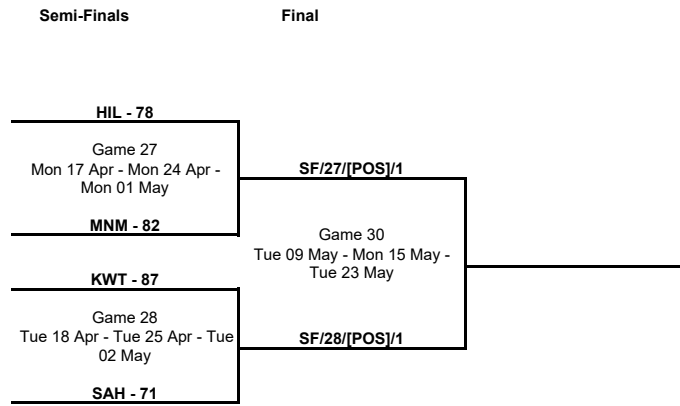

TOURNAMENT SUMMARY