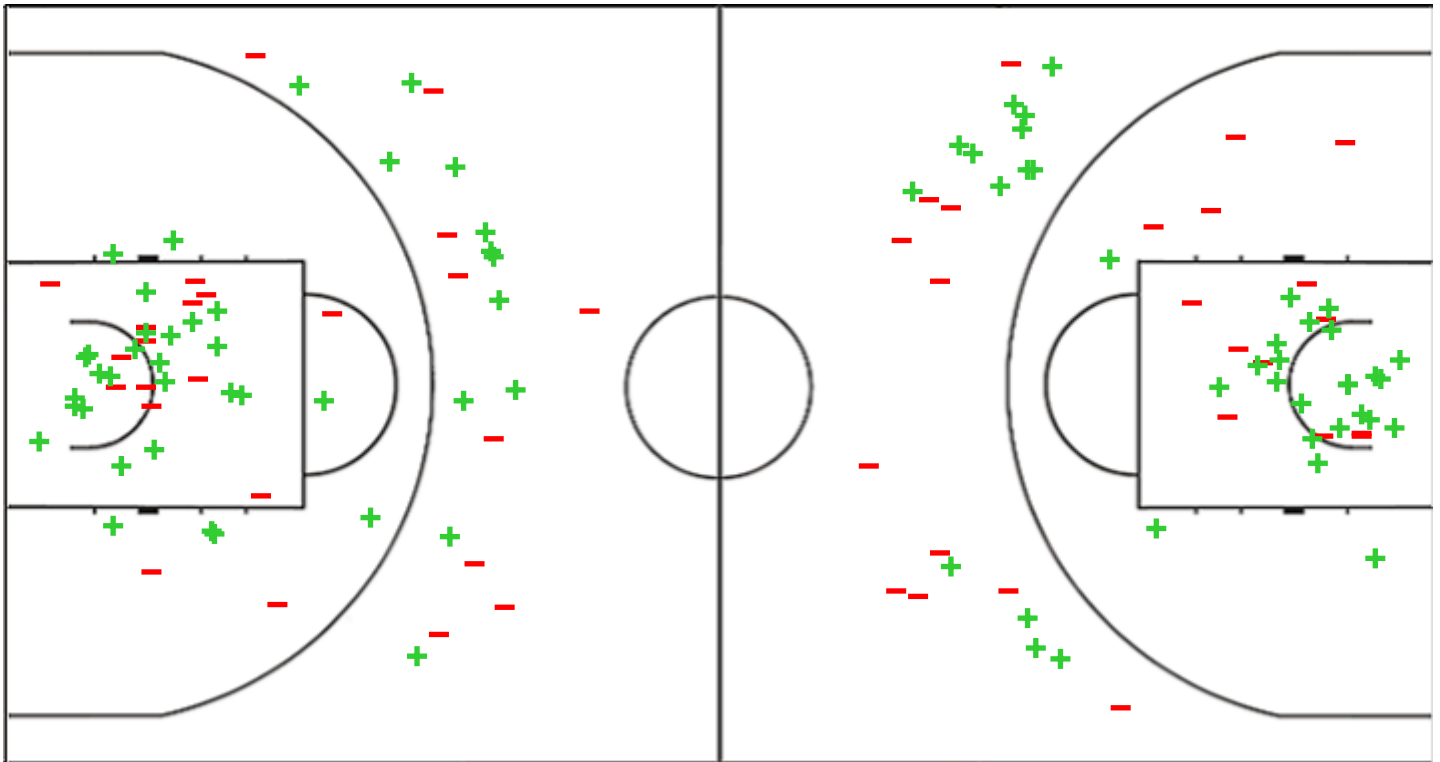

WASL - Gulf League 2023

Venue: Sheikh Saeed Bin Maktoum Sports Hall
Game Date: TUE 25 APR 2023
Game Time: 20:00

Game No: 28
Attendance: 325
Game Duration: 01:49

Shot Chart

SAH 100 vs 110 KWT

(23-29, 29-33, 23-19, 25-29)

Scoring by 5 min intervals:

	Q1		Q2		Q3		Q4	
SAH	17	23	34	52	65	75	88	100
Kuwait Clu	16	29	45	62	76	81	95	110

SAH - Shabab Al Ahli - Dubai

KWT - Kuwait Club

SAH	M / A	%
Fied Goals	40 / 64	63
2 Points	28 / 43	65
3 Points	12 / 21	57
Free Throws	8 / 12	67

%	M / A	KWT
63	40 / 64	Fied Goals
67	26 / 39	2 Points
56	14 / 25	3 Points
67	16 / 24	Free Throws

LEAGUE SUPPORTER

WASL SUPPORTER