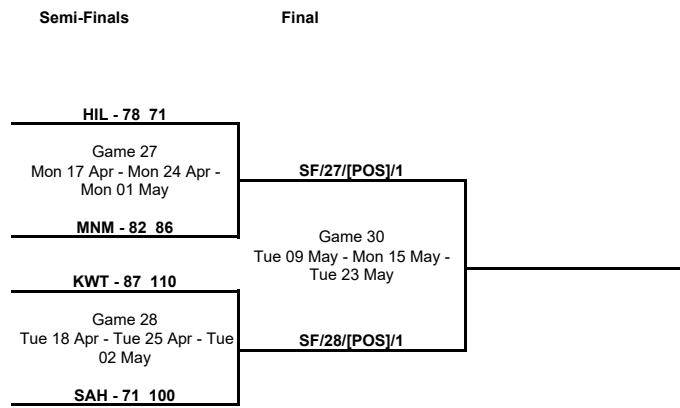

TOURNAMENT SUMMARY