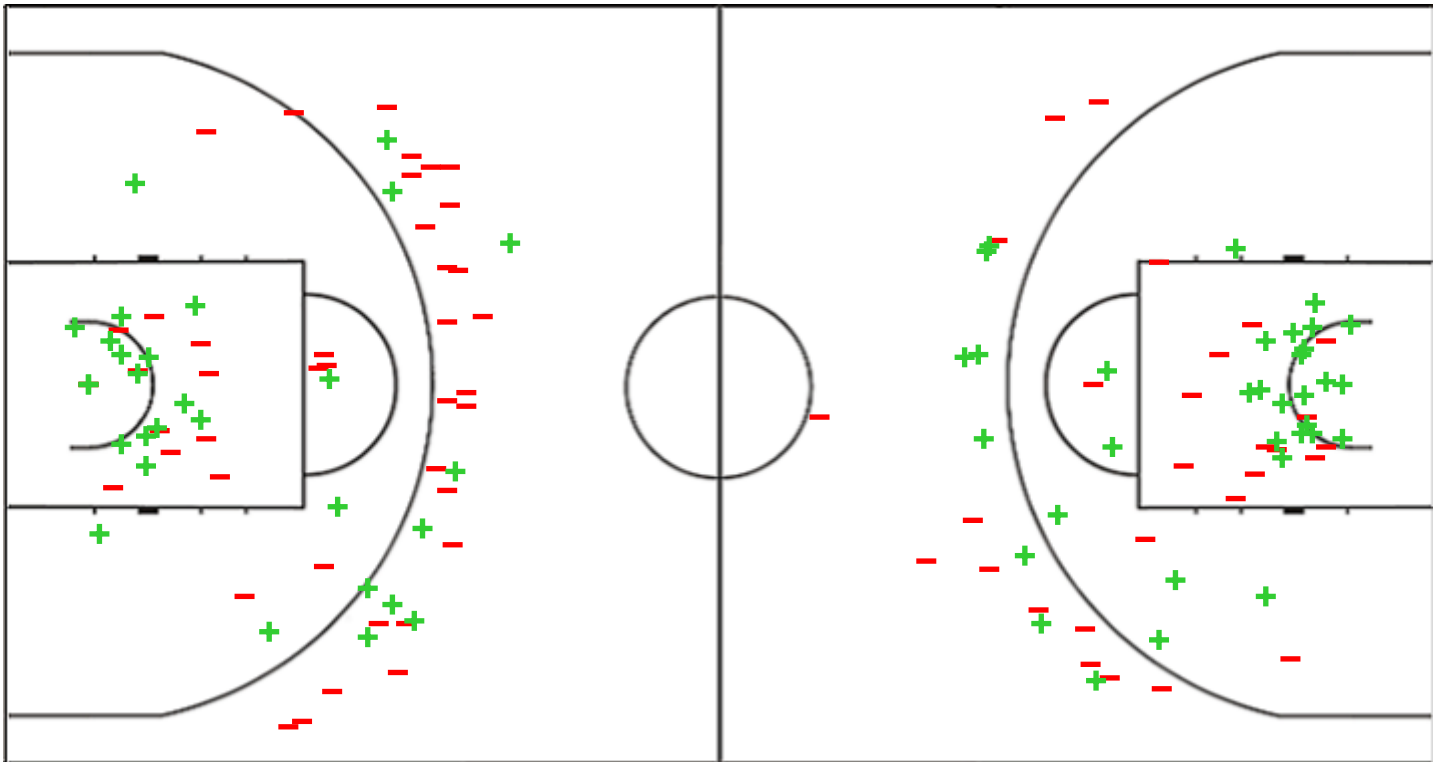

WASL - Gulf League 2023

Venue: Sheikh Saeed Bin Maktoum Sports Hall
Game Date: MON 08 MAY 2023
Game Time: 20:00

Game No: 29
Attendance: 700
Game Duration: 01:33

Shot Chart

HIL 76 vs 88 SAH

(17-21, 22-23, 14-19, 23-25)

Scoring by 5 min intervals:

	Q1		Q2		Q3		Q4	
ALHILA	8	17	31	39	47	53	62	76
SAH	10	21	38	44	54	63	75	88

HIL - ALHILAL

SAH - Shabab Al Ahli - Dubai

HIL	M / A	%
Fied Goals	29 / 71	41
2 Points	20 / 38	53
3 Points	9 / 33	27
Free Throws	9 / 15	60

%	M / A	SAH
55	34 / 62	Fied Goals
62	26 / 42	2 Points
40	8 / 20	3 Points
80	12 / 15	Free Throws

LEAGUE SUPPORTER

WASL SUPPORTER