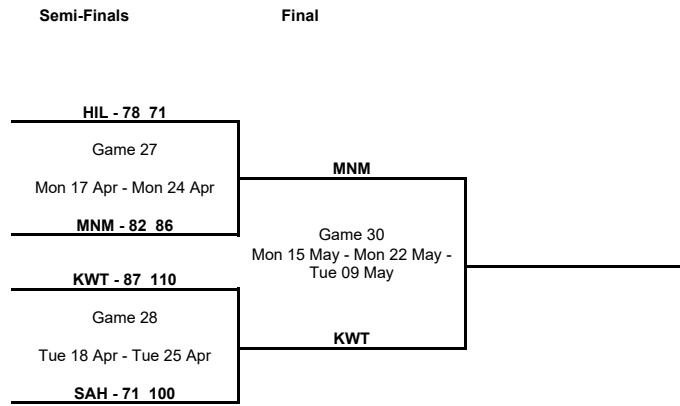

TOURNAMENT SUMMARY