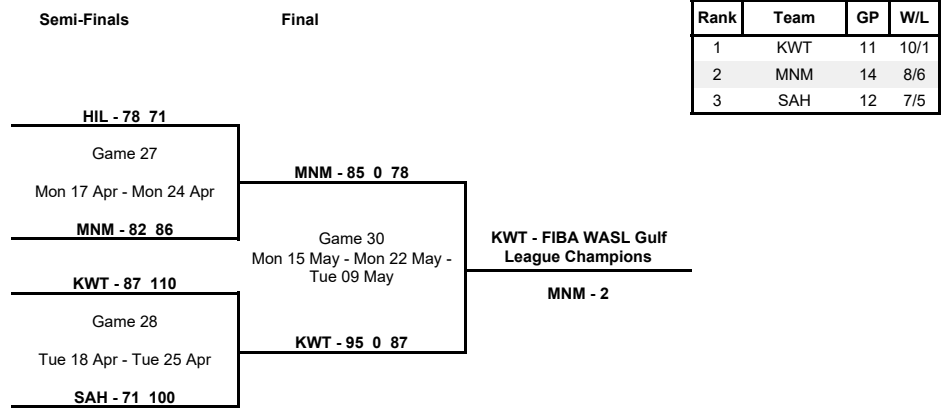

TOURNAMENT SUMMARY