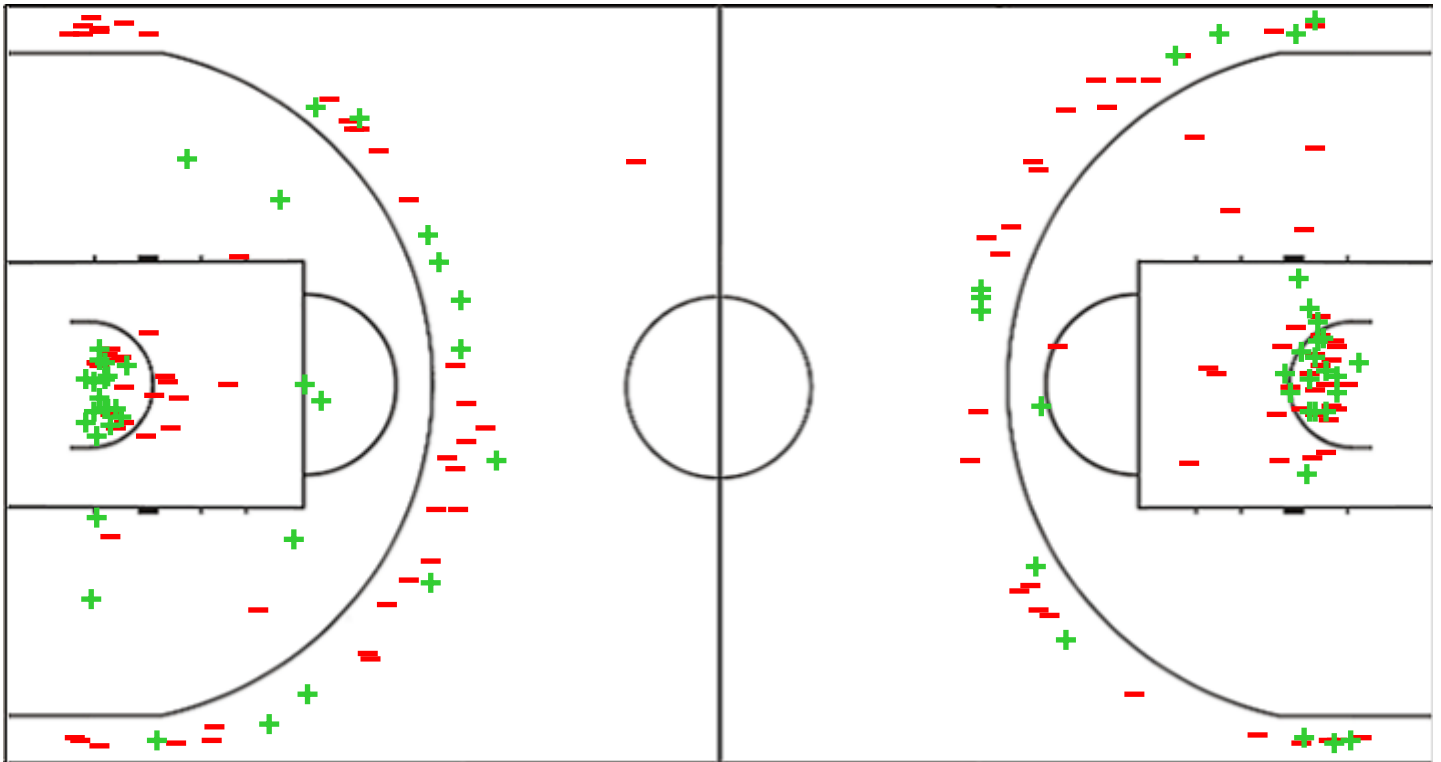

WASL - Gulf League 2023

Venue: Shaikh Saad Alabdullah Sport Hall Complex
Game Date: TUE 20 DEC 2022
Game Time: 18:00

Game No: B/2
Attendance: 300
Game Duration: 02:21

Shot Chart

KWT 99 vs 93 SAD

(29-16, 18-26, 21-27, 18-17, 13-7)

Scoring by 5 min intervals:

	Q1		Q2		Q3		Q4		OT1
Kuwait Clu	17	29	36	47	58	68	76	86	99
Al Sadd	10	16	31	42	56	69	75	86	93

KWT - Kuwait Club

SAD - Al Sadd

KWT	M / A	%
Fied Goals	35 / 91	38
2 Points	24 / 46	52
3 Points	11 / 45	24
Free Throws	18 / 26	69

%	M / A	SAD
36	31 / 87	Fied Goals
38	19 / 50	2 Points
32	12 / 37	3 Points
76	19 / 25	Free Throws

LEAGUE SUPPORTER

WASL SUPPORTER