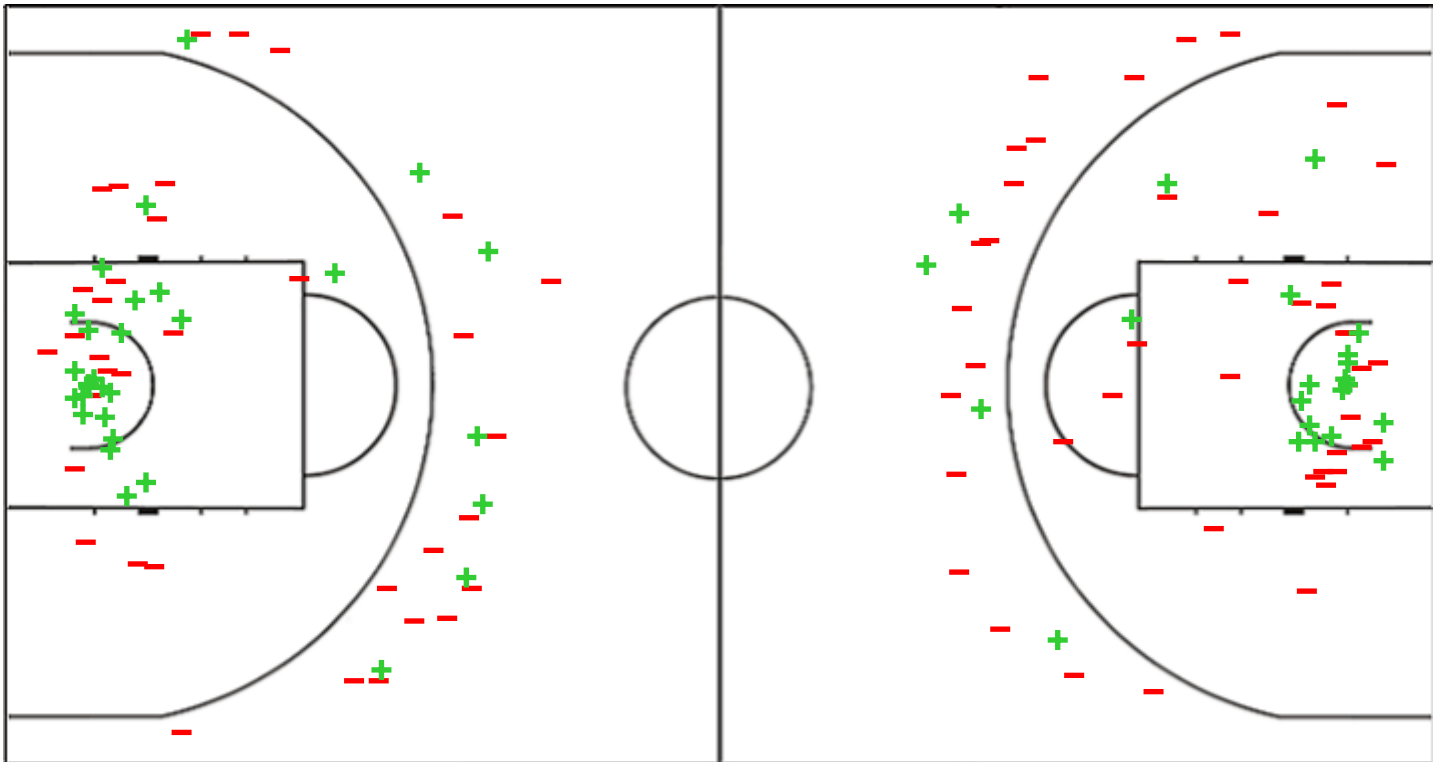

WASL - Gulf League 2023

Venue: Green Basketball Court
Game Date: MON 26 DEC 2022
Game Time: 20:00

Game No: A/3
Attendance: 101
Game Duration: 01:40

Shot Chart

HIL 86 vs 54 BSH

(22-14, 20-18, 27-14, 17-8)

Scoring by 5 min intervals:

	Q1		Q2		Q3		Q4	
ALHILAL	13	22	33	42	57	69	79	86
AI Bashaer	6	14	18	32	41	46	50	54

HIL - ALHILAL

BSH - AI Bashaer

HIL	M / A	%
Fied Goals	33 / 68	49
2 Points	26 / 45	58
3 Points	7 / 23	30
Free Throws	13 / 19	68

%	M / A	BSH
33	22 / 66	Fied Goals
40	18 / 45	2 Points
19	4 / 21	3 Points
60	6 / 10	Free Throws

LEAGUE SUPPORTER

WASL SUPPORTER