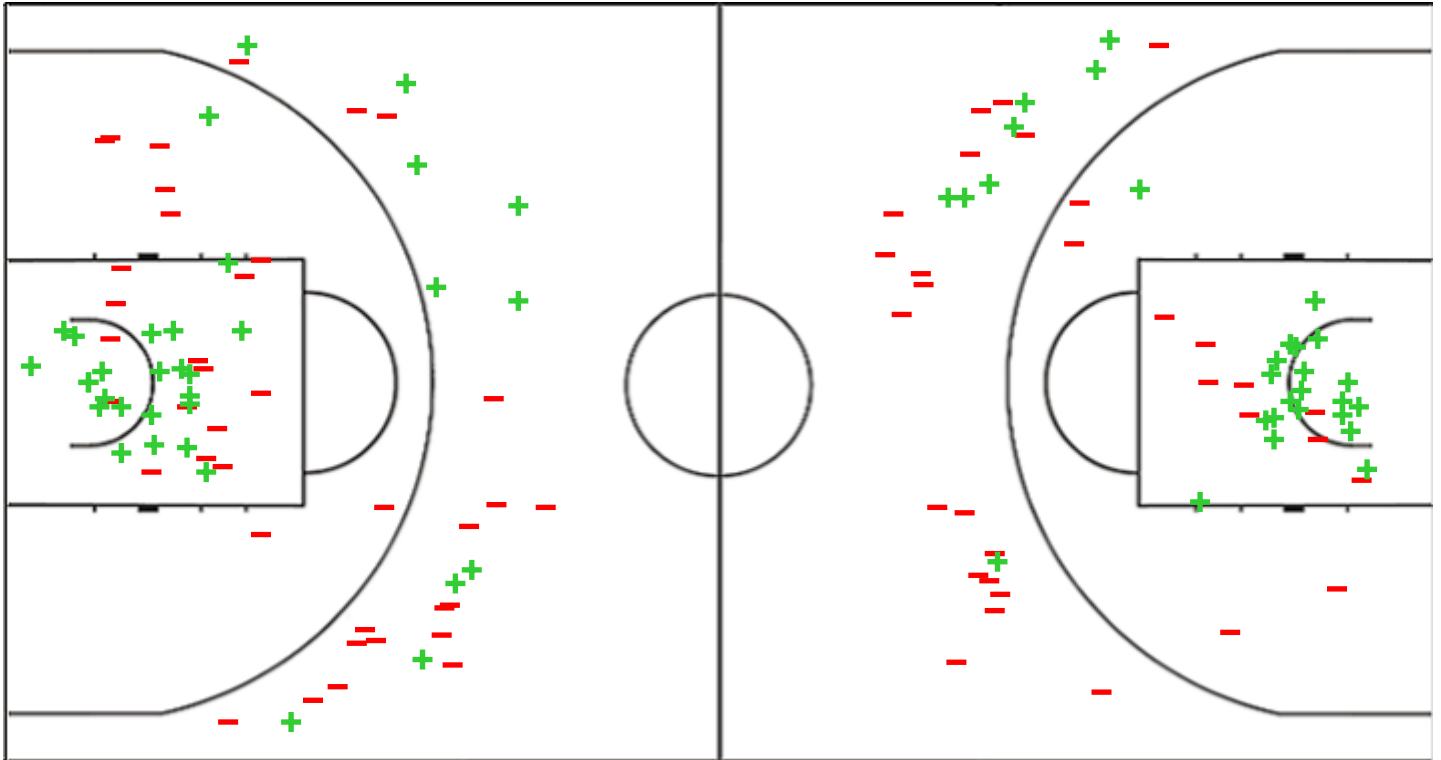

WASL - Gulf League 2023

Venue: Sheikh Saeed Bin Maktoum Sports Hall
Game Date: MON 26 DEC 2022
Game Time: 19:00

Game No: A/4
Attendance: 300
Game Duration: 02:03

Shot Chart

SAH 91 vs 86 KZM

(24-17, 23-27, 18-20, 26-22)

Scoring by 5 min intervals:

	Q1		Q2		Q3		Q4	
SAH	9	24	36	47	59	65	79	91
Kazma	12	17	27	44	55	64	77	86

SAH - Shabab Al Ahli - Dubai

KZM - Kazma

SAH	M / A	%
Fied Goals	34 / 72	47
2 Points	24 / 45	53
3 Points	10 / 27	37
Free Throws	13 / 18	72

%	M / A	KZM
49	30 / 61	Fied Goals
65	22 / 34	2 Points
30	8 / 27	3 Points
72	18 / 25	Free Throws

LEAGUE SUPPORTER

WASL SUPPORTER