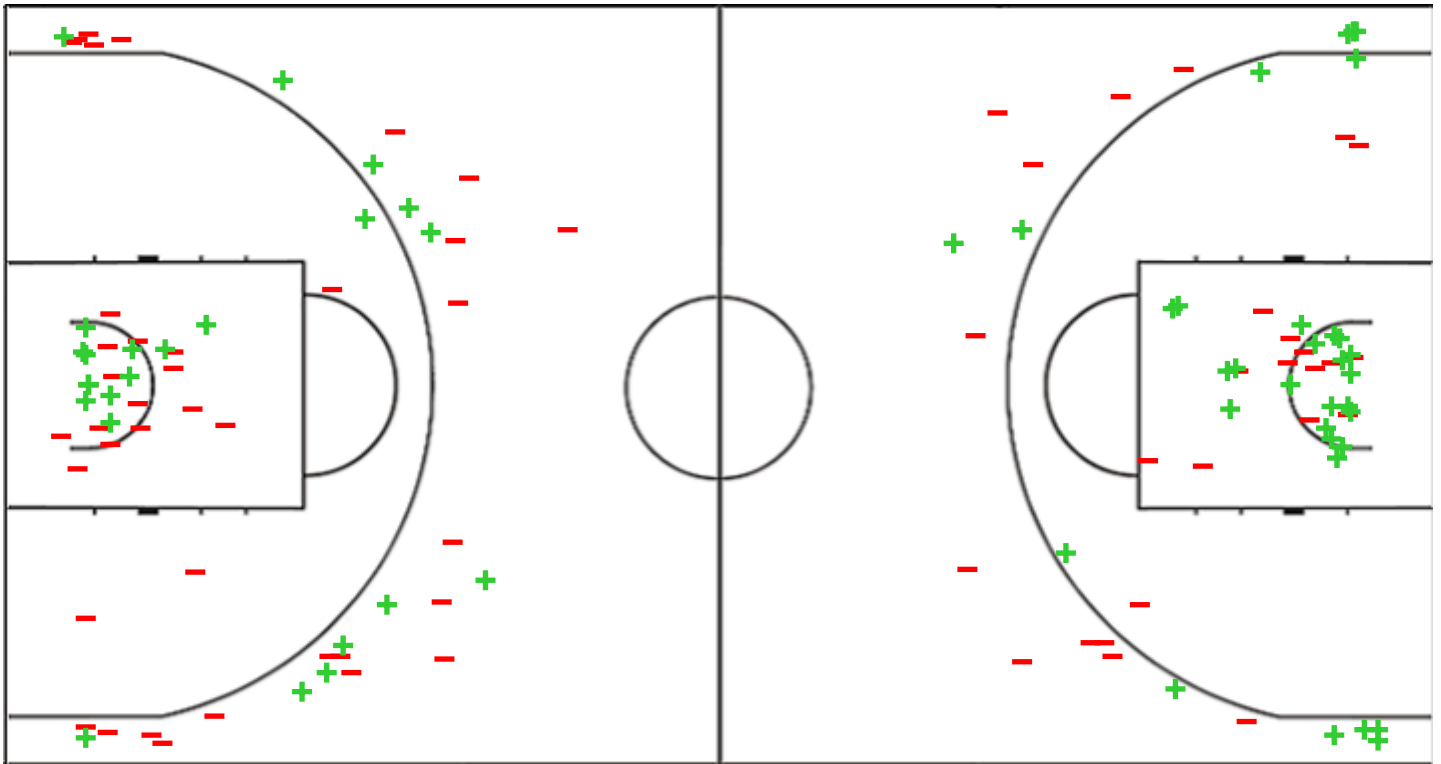

WASL - Gulf League 2023

Venue: BBA Arena
Game Date: TUE 27 DEC 2022
Game Time: 18:00

Game No: B/3
Attendance: 900
Game Duration: 01:54

Shot Chart

MNM 88 vs 91 KWT

(17-23, 26-18, 17-27, 28-23)

Scoring by 5 min intervals:

	Q1		Q2		Q3		Q4	
Al Manama	7	17	28	43	51	60	79	88
Kuwait Club	10	23	33	41	54	68	77	91

MNM - Al Manama

KWT - Kuwait Club

MNM	M / A	%
Fied Goals	24 / 63	38
2 Points	13 / 31	42
3 Points	11 / 32	34
Free Throws	29 / 33	88

%	M / A	KWT
56	33 / 59	Fied Goals
61	23 / 38	2 Points
48	10 / 21	3 Points
68	15 / 22	Free Throws

LEAGUE SUPPORTER

WASL SUPPORTER