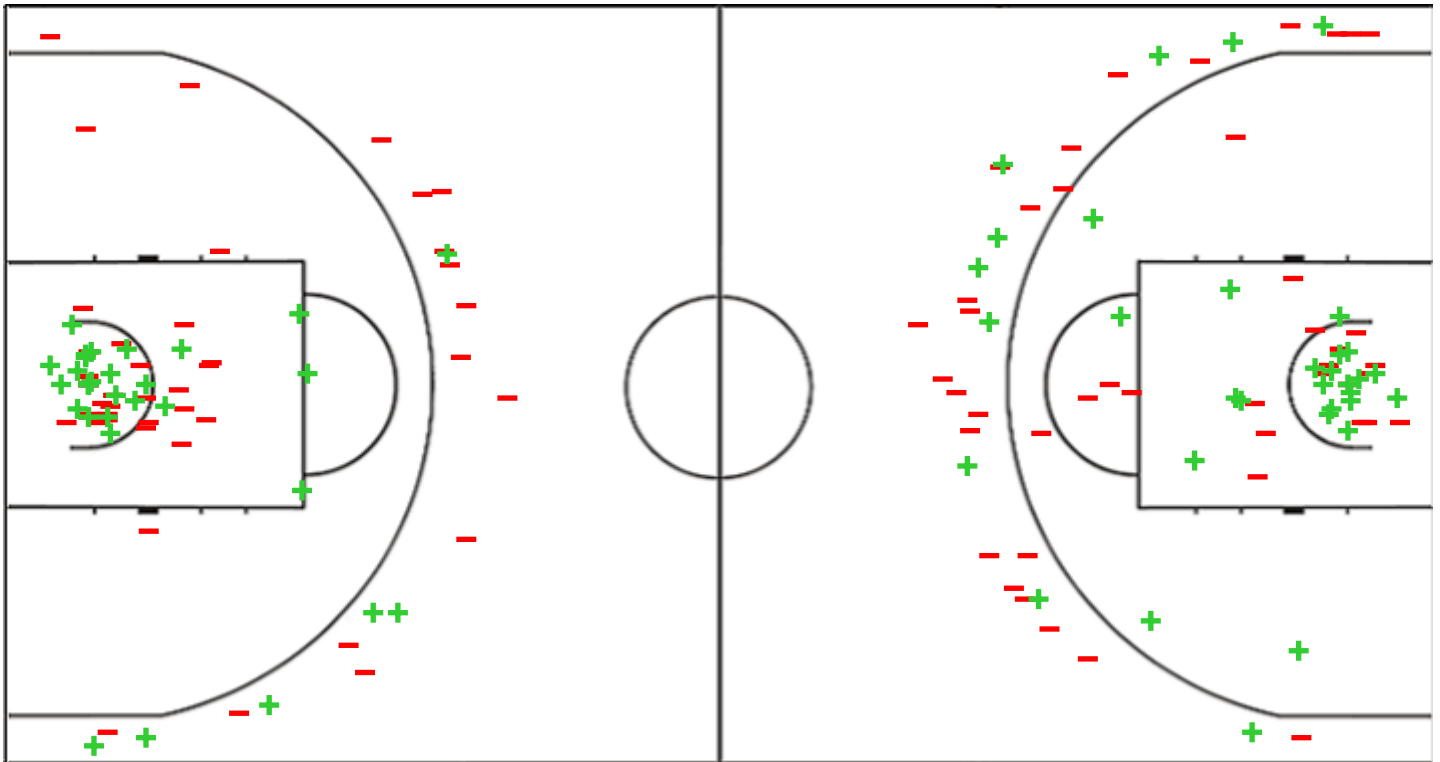

WASL - Gulf League 2023

Venue: Al-Gharafa Sports Club Multi-Purpose Hall
Game Date: TUE 24 JAN 2023
Game Time: 19:00

Game No: B/7
Attendance: 99
Game Duration: 01:52

Shot Chart

SAD 84 vs 94 KWT

(26-28, 14-19, 22-20, 22-27)

Scoring by 5 min intervals:

	Q1		Q2		Q3		Q4	
Al Sadd	12	26	31	40	55	62	77	84
Kuwait Clu	20	28	40	47	55	67	76	94

SAD - Al Sadd

KWT - Kuwait Club

SAD	M / A	%
Fied Goals	31 / 79	39
2 Points	25 / 59	42
3 Points	6 / 20	30
Free Throws	16 / 26	62

%	M / A	KWT
42	33 / 78	Fied Goals
52	23 / 44	2 Points
29	10 / 34	3 Points
90	18 / 20	Free Throws

LEAGUE SUPPORTER

WASL SUPPORTER