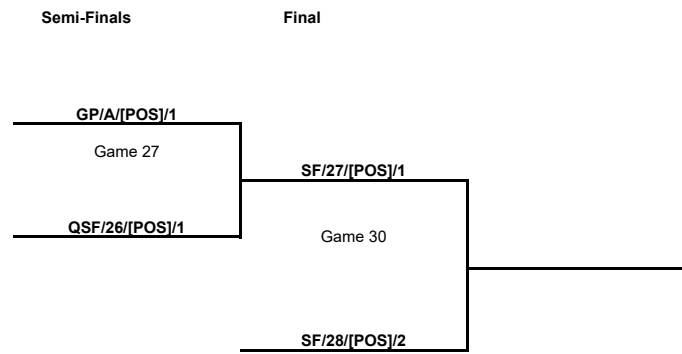

TOURNAMENT SUMMARY