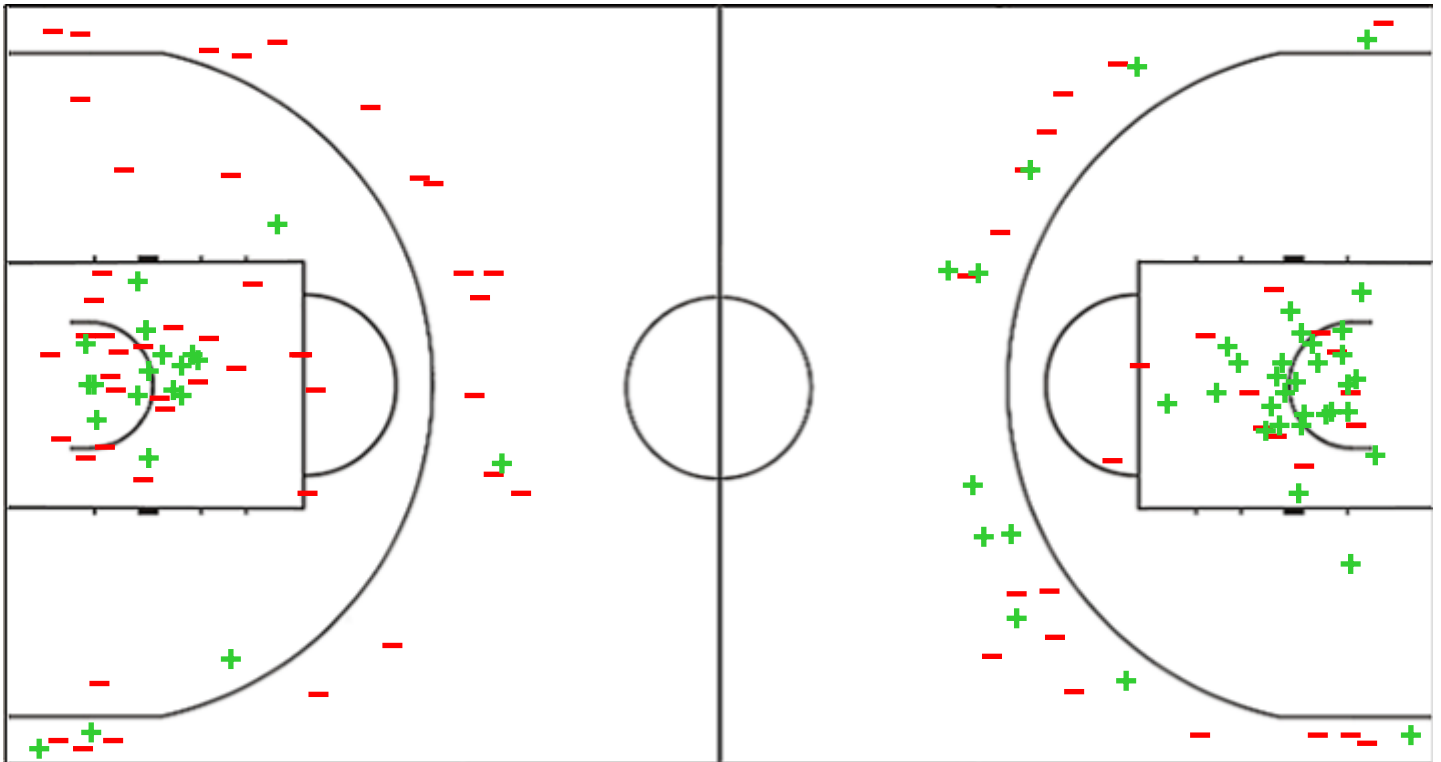

WASL - Gulf League 2023

Venue: Sultan Qaboos Sports Complex
Game Date: MON 06 MAR 2023
Game Time: 18:00

Game No: A/9
Attendance: 150
Game Duration: 01:30

Shot Chart

BSH 48 vs 103 HIL

(14-26, 11-21, 13-30, 10-26)

Scoring by 5 min intervals:

	Q1		Q2		Q3		Q4	
AI Bashaer	7	14	19	25	34	38	42	48
ALHILAL	14	26	40	47	64	77	88	103

BSH - AI Bashaer

HIL - ALHILAL

BSH	M / A	%
Fied Goals	21 / 68	31
2 Points	18 / 46	39
3 Points	3 / 22	14
Free Throws	3 / 9	33

HIL	M / A	%
Fied Goals	40 / 69	58
2 Points	29 / 42	69
3 Points	11 / 27	41
Free Throws	12 / 17	71

LEAGUE SUPPORTER

WASL SUPPORTER