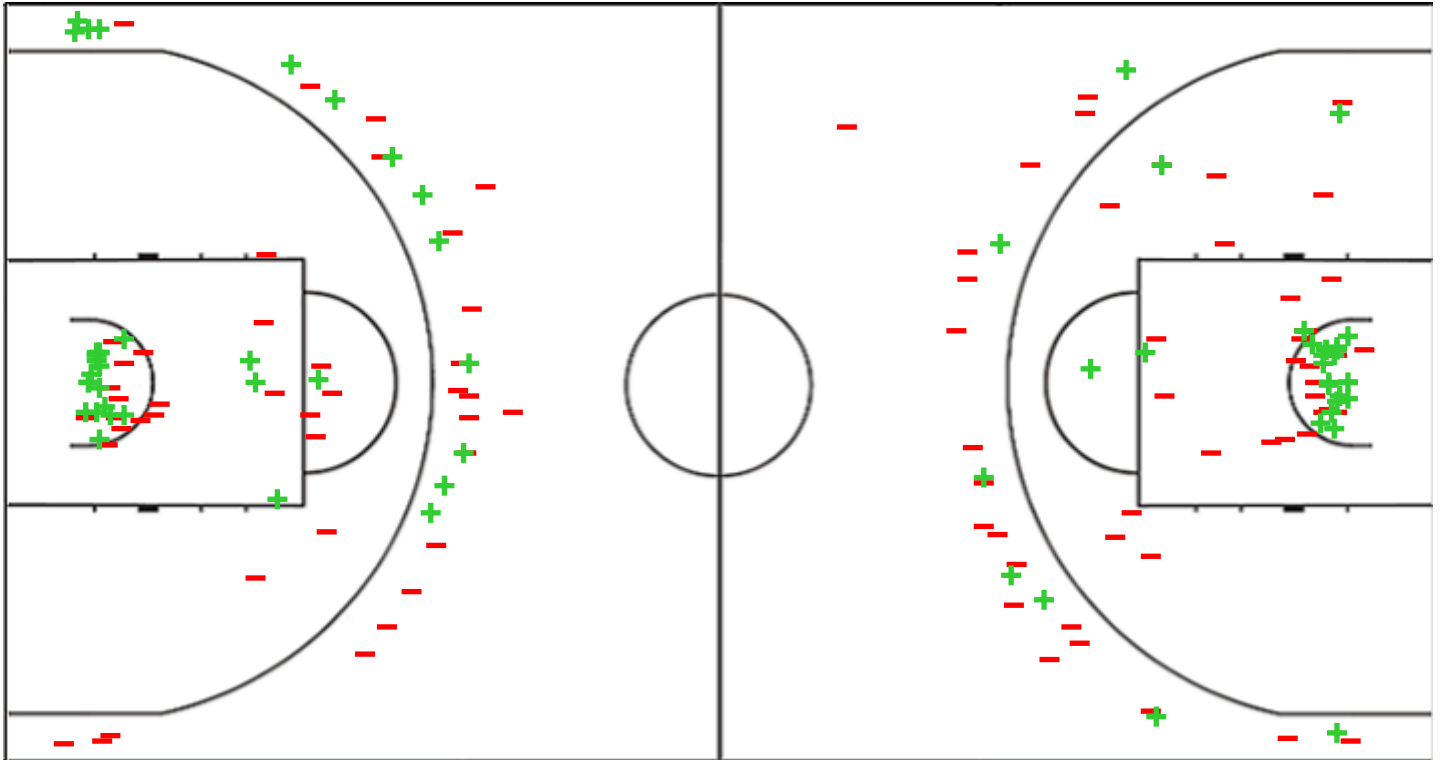

WASL - Gulf League 2023

Venue: Shaikh Saad Alabdullah Sport Hall Complex
Game Date: TUE 07 MAR 2023
Game Time: 19:30

Game No: A/10
Attendance: 0
Game Duration: 02:09

Shot Chart

KZM 98 vs 86 SAH

(24-13, 30-33, 25-17, 19-23)

Scoring by 5 min intervals:

	Q1		Q2		Q3		Q4	
Kazma	11	24	41	54	66	79	87	98
SAH	7	13	24	46	53	63	74	86

KZM - Kazma

SAH - Shabab Al Ahli - Dubai

KZM	M / A	%
Fied Goals	33 / 75	44
2 Points	20 / 42	48
3 Points	13 / 33	39
Free Throws	19 / 29	66

%	M / A	SAH
38	30 / 80	Fied Goals
43	23 / 54	2 Points
27	7 / 26	3 Points
76	19 / 25	Free Throws

LEAGUE SUPPORTER

WASL SUPPORTER