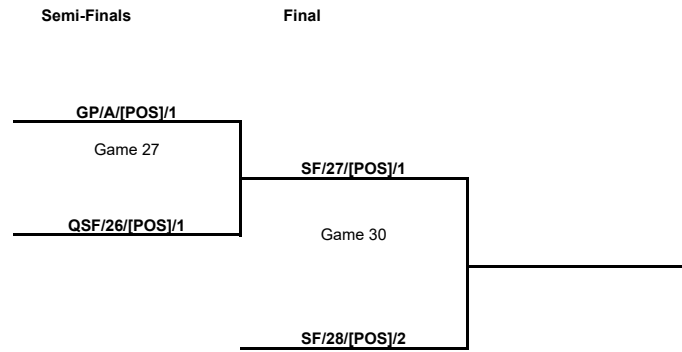

TOURNAMENT SUMMARY