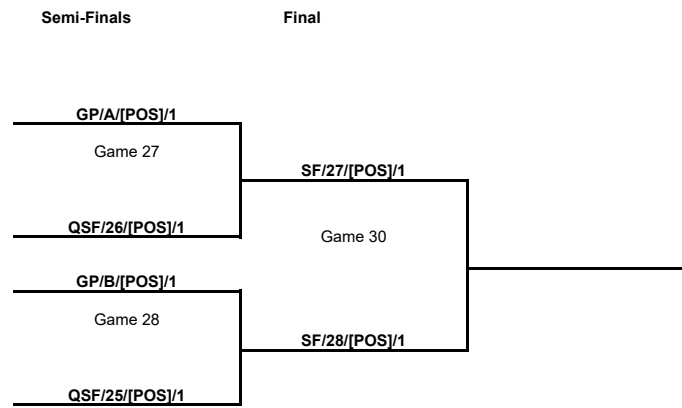

TOURNAMENT SUMMARY