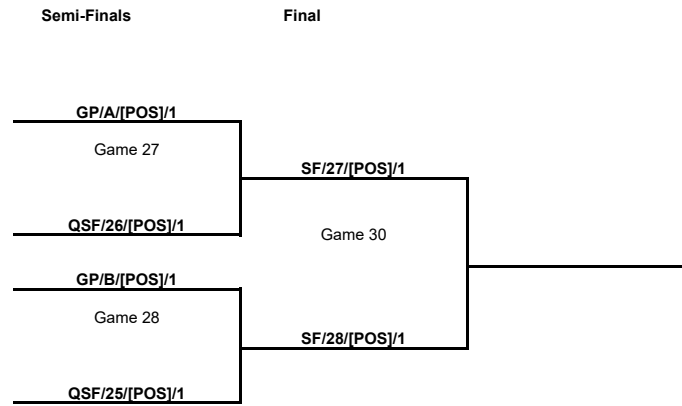

TOURNAMENT SUMMARY